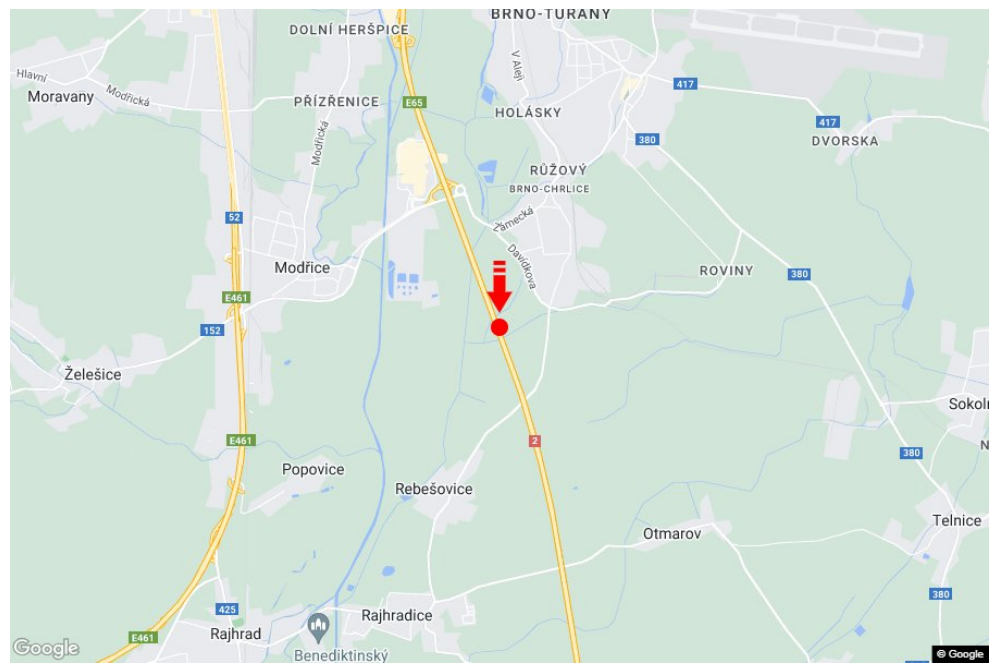

City: **D2 - 4.500**
District: **Brno-město**
Region: **Jihomoravský kraj**
Type: **Reklama na mostech**

Address: **Brno-Bratislava Brno-Chrlice**
Coordinates (WGS84): **49.1208142 N 16.6455739 E**
Size: **6x1,25**

Panel location

- ☐ center
- ☐ suburb
- ☐ business district
- ☐ residential area
- ☐ industrial district
- ☐ undeveloped areas

Communications

- ☒ highway
- ☐ first-class road
- ☐ other roads
- ☐ street
- ☐ entrance
- ☐ exit
- ☐ car park
- ☐ pedestrian zone
- ☐ intersection

Position

- ☐ perpendicular
- ☐ oblique
- ☐ parallel
- ☐ separate

Visibility

- ☐ up to 20 m
- ☐ 20 - 50 m
- ☐ 20 - 50 m
- ☒ over 100 m
- ☐ custom lighting

Panel surroundings

☐ Public transport	☐ ČD, ČSAD railway station	☐ Post	☐ PNS
☐ Cultural facility	☐ Sport facilities	☐ Medical facility	☐ Shops
☐ Department store	☐ Supermarket	☐ filling station	☐ School, university
☐ Bank	☐ Restaurant	☐ Hotel