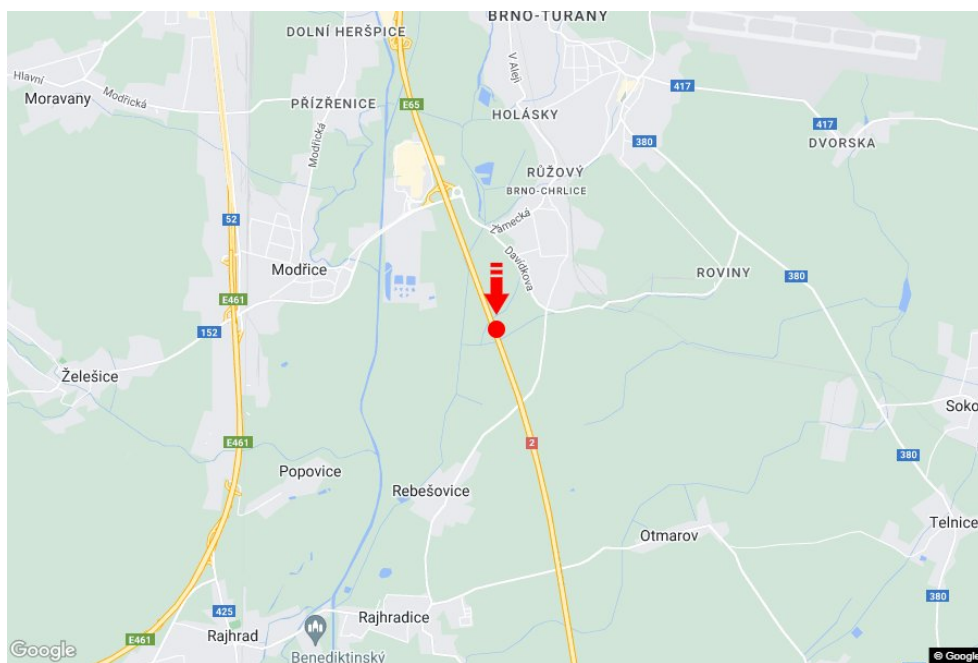

City: **D2 - 4.500**

District: **Brno-město**

Region: **Jihomoravský kraj**

Type: **Reklama na mostech**

Address: **Brno-Bratislava Brno-Chrlice**

Coordinates (WGS84): **49.1208142 N 16.6455739 E**

Size: **6x1,25**

Panel location

- ☐ center
- ☐ suburb
- ☐ business district
- ☐ residential area
- ☐ industrial district
- ☐ undeveloped areas

Communications

- ☒ highway
- ☐ first-class road
- ☐ other roads
- ☐ street
- ☐ entrance
- ☐ exit
- ☐ car park
- ☐ pedestrian zone
- ☐ intersection

Position

- ☐ perpendicular
- ☐ oblique
- ☐ parallel
- ☐ separate

Visibility

- ☐ up to 20 m
- ☐ 20 - 50 m
- ☐ 20 - 50 m
- ☒ over 100 m
- ☐ custom lighting

Panel surroundings

☐ Public transport	☐ ČD, ČSAD railway station	☐ Post	☐ PNS
☐ Cultural facility	☐ Sport facilities	☐ Medical facility	☐ Shops
☐ Department store	☐ Supermarket	☐ filling station	☐ School, university
☐ Bank	☐ Restaurant	☐ Hotel