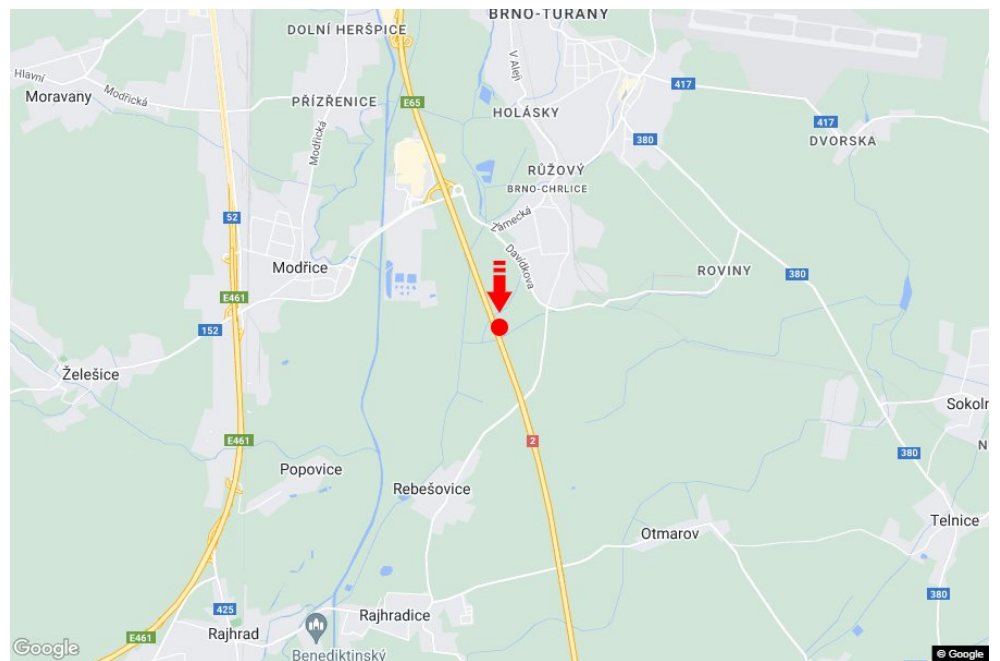

City: **D2 - 4.500**
District: **Brno-město**
Region: **Jihomoravský kraj**
Type: **Reklama na mostech**

Address: **Bratislava-Brno Brno-Chrlice**
Coordinates (WGS84): **49.1208058 N 16.6457848 E**
Size: **6x1,25**

Panel location

1. ☐ center
   ☐ suburb
   ☐ business district
   ☐ residential area
   ☐ industrial district
   ☐ undeveloped areas

Communications

1. ☒ highway
   ☐ first-class road
   ☐ other roads
   ☐ street
   ☐ entrance
   ☐ exit
   ☐ car park
   ☐ pedestrian zone
   ☐ intersection

Position

1. ☐ perpendicular
   ☐ oblique
   ☐ parallel
   ☐ separate

Visibility

1. ☐ up to 20 m
   ☐ 20 - 50 m
   ☐ 20 - 50 m
   ☒ over 100 m
   ☐ custom lighting

Panel surroundings

☐ Public transport	☐ ČD, ČSAD railway station	☐ Post	☐ PNS
☐ Cultural facility	☐ Sport facilities	☐ Medical facility	☐ Shops
☐ Department store	☐ Supermarket	☐ filling station	☐ School, university
☐ Bank	☐ Restaurant	☐ Hotel