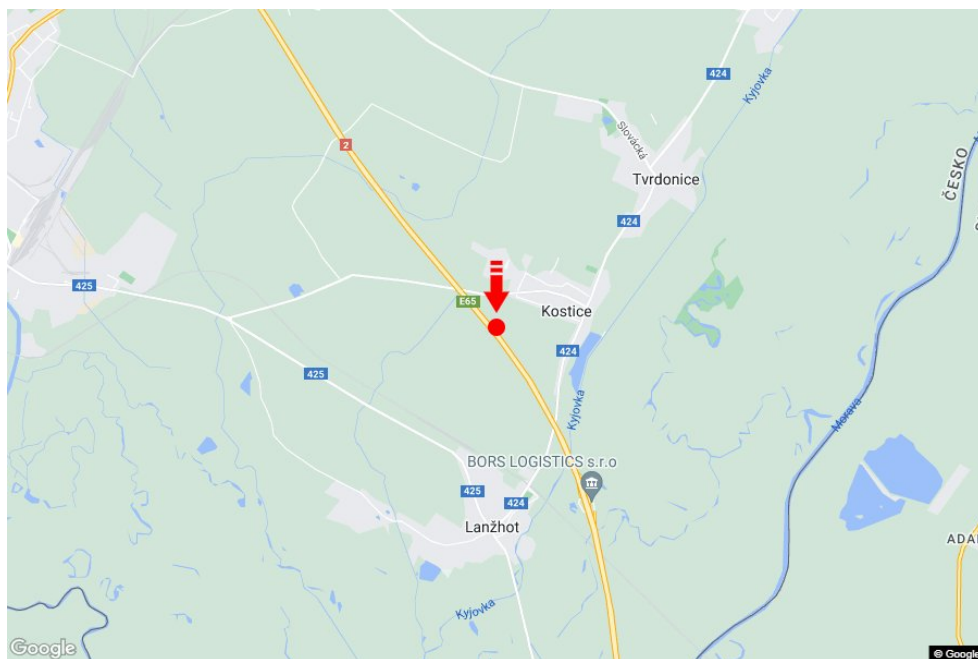

City: **D2 - 53.700**

Address: **Brno-Bratislava Kostice III**

District: **Břeclav**

Coordinates (WGS84): **48.744232 N 16.9676456 E**

Region: **Jihomoravský kraj**

Size: **6x1,25**

Type: **Reklama na mostech**

Panel location

- ☐ center
- ☐ suburb
- ☐ business district
- ☐ residential area
- ☐ industrial district
- ☐ undeveloped areas

Communications

- ☒ highway
- ☐ first-class road
- ☐ other roads
- ☐ street
- ☐ entrance
- ☐ exit
- ☐ car park
- ☐ pedestrian zone
- ☐ intersection

Position

- ☐ perpendicular
- ☐ oblique
- ☐ parallel
- ☐ separate

Visibility

- ☐ up to 20 m
- ☐ 20 - 50 m
- ☐ 20 - 50 m
- ☒ over 100 m
- ☐ custom lighting

Panel surroundings

☐ Public transport	☐ ČD, ČSAD railway station	☐ Post	☐ PNS
☐ Cultural facility	☐ Sport facilities	☐ Medical facility	☐ Shops
☐ Department store	☐ Supermarket	☐ filling station	☐ School, university
☐ Bank	☐ Restaurant	☐ Hotel