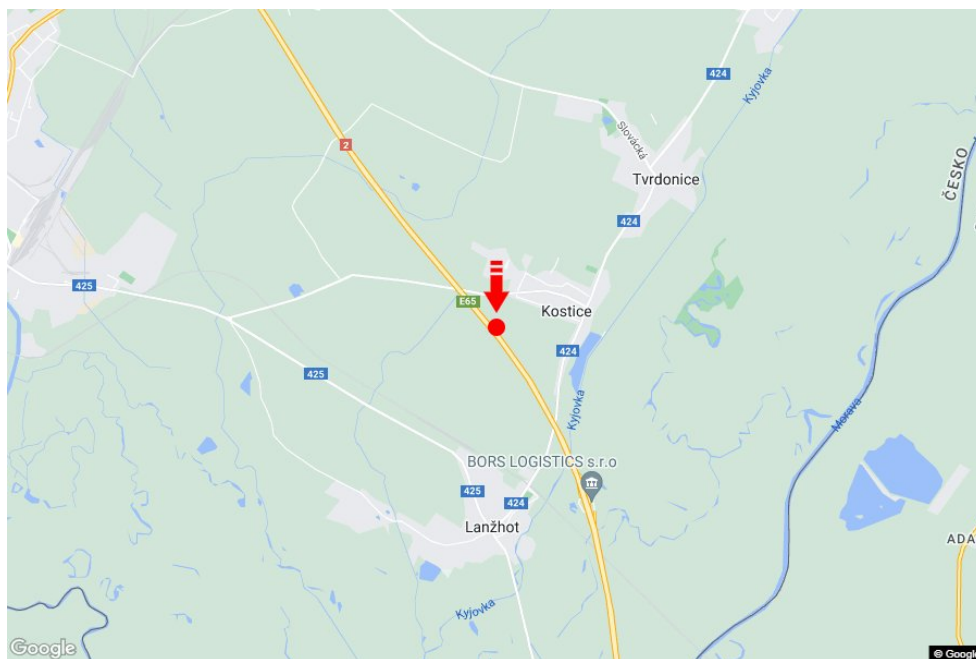

City: **D2 - 53.700**

Address: **Brno-Bratislava Kostice III**

District: **Břeclav**

Coordinates (WGS84): **48.744232 N 16.9676456 E**

Region: **Jihomoravský kraj**

Size: **6x1,25**

Type: **Reklama na mostech**

Panel location

- ☐ center
- ☐ suburb
- ☐ business district
- ☐ residential area
- ☐ industrial district
- ☐ undeveloped areas

Communications

- ☒ highway
- ☐ first-class road
- ☐ other roads
- ☐ street
- ☐ entrance
- ☐ exit
- ☐ car park
- ☐ pedestrian zone
- ☐ intersection

Position

- ☐ perpendicular
- ☐ oblique
- ☐ parallel
- ☐ separate

Visibility

- ☐ up to 20 m
- ☐ 20 - 50 m
- ☐ 20 - 50 m
- ☒ over 100 m
- ☐ custom lighting

Panel surroundings

☐ Public transport	☐ ČD, ČSAD railway station	☐ Post	☐ PNS
☐ Cultural facility	☐ Sport facilities	☐ Medical facility	☐ Shops
☐ Department store	☐ Supermarket	☐ filling station	☐ School, university
☐ Bank	☐ Restaurant	☐ Hotel