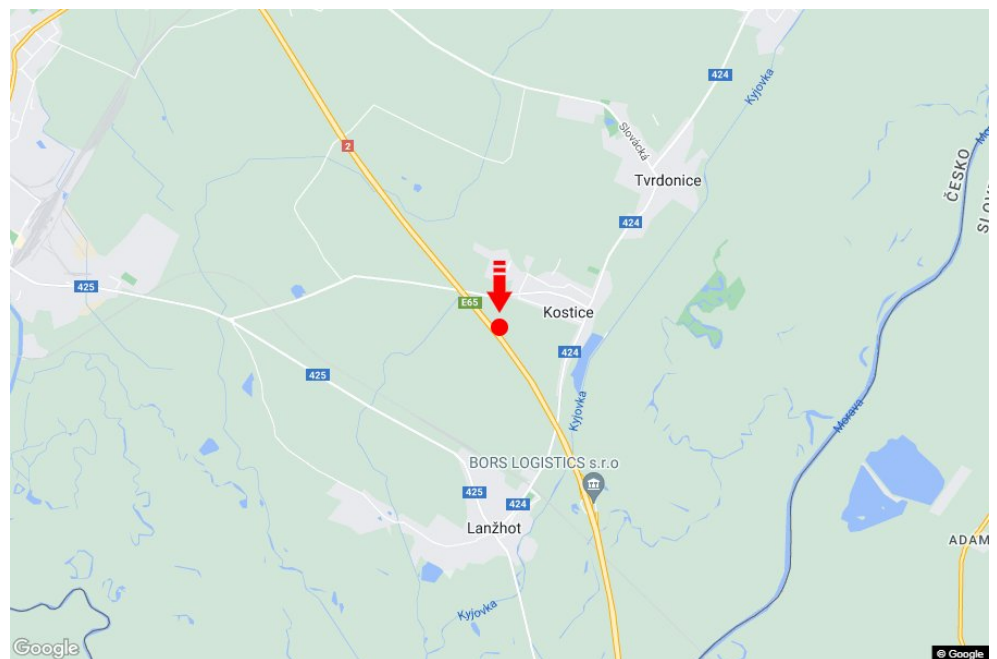

City: **D2 - 53.700**
District: **Břeclav**
Region: **Jihomoravský kraj**
Type: **Reklama na mostech**

Address: **Bratislava-Brno Kostice III**
Coordinates (WGS84): **48.7442701 N 16.9678376 E**
Size: **6x1,25**

Panel location

- ☐ center
- ☐ suburb
- ☐ business district
- ☐ residential area
- ☐ industrial district
- ☐ undeveloped areas

Communications

- ☒ highway
- ☐ first-class road
- ☐ other roads
- ☐ street
- ☐ entrance
- ☐ exit
- ☐ car park
- ☐ pedestrian zone
- ☐ intersection

Position

- ☐ perpendicular
- ☐ oblique
- ☐ parallel
- ☐ separate

Visibility

- ☐ up to 20 m
- ☐ 20 - 50 m
- ☐ 20 - 50 m
- ☒ over 100 m
- ☐ custom lighting

Panel surroundings

☐ Public transport	☐ ČD, ČSAD railway station	☐ Post	☐ PNS
☐ Cultural facility	☐ Sport facilities	☐ Medical facility	☐ Shops
☐ Department store	☐ Supermarket	☐ filling station	☐ School, university
☐ Bank	☐ Restaurant	☐ Hotel