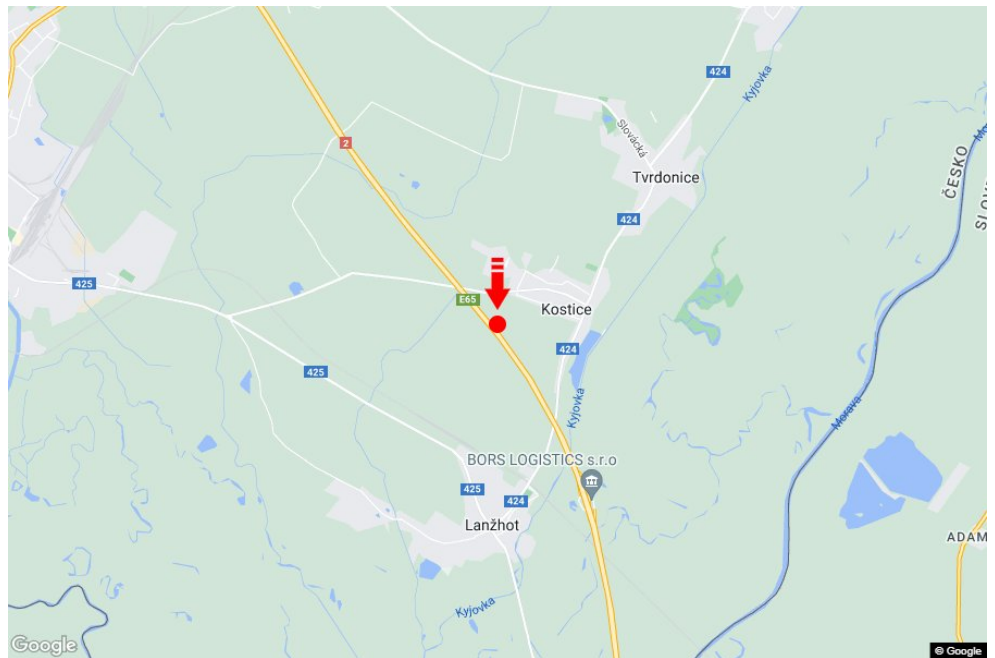

City: **D2 - 53.700**

Address: **Bratislava-Brno Kostice III**

District: **Břeclav**

Coordinates (WGS84): **48.7442701 N 16.9678376 E**

Region: **Jihomoravský kraj**

Size: **6x1,25**

Type: **Reklama na mostech**

Panel location

- ☐ center
- ☐ suburb
- ☐ business district
- ☐ residential area
- ☐ industrial district
- ☐ undeveloped areas

Communications

- ☒ highway
- ☐ first-class road
- ☐ other roads
- ☐ street
- ☐ entrance
- ☐ exit
- ☐ car park
- ☐ pedestrian zone
- ☐ intersection

Position

- ☐ perpendicular
- ☐ oblique
- ☐ parallel
- ☐ separate

Visibility

- ☐ up to 20 m
- ☐ 20 - 50 m
- ☐ 20 - 50 m
- ☒ over 100 m
- ☐ custom lighting

Panel surroundings

☐ Public transport	☐ ČD, ČSAD railway station	☐ Post	☐ PNS
☐ Cultural facility	☐ Sport facilities	☐ Medical facility	☐ Shops
☐ Department store	☐ Supermarket	☐ filling station	☐ School, university
☐ Bank	☐ Restaurant	☐ Hotel