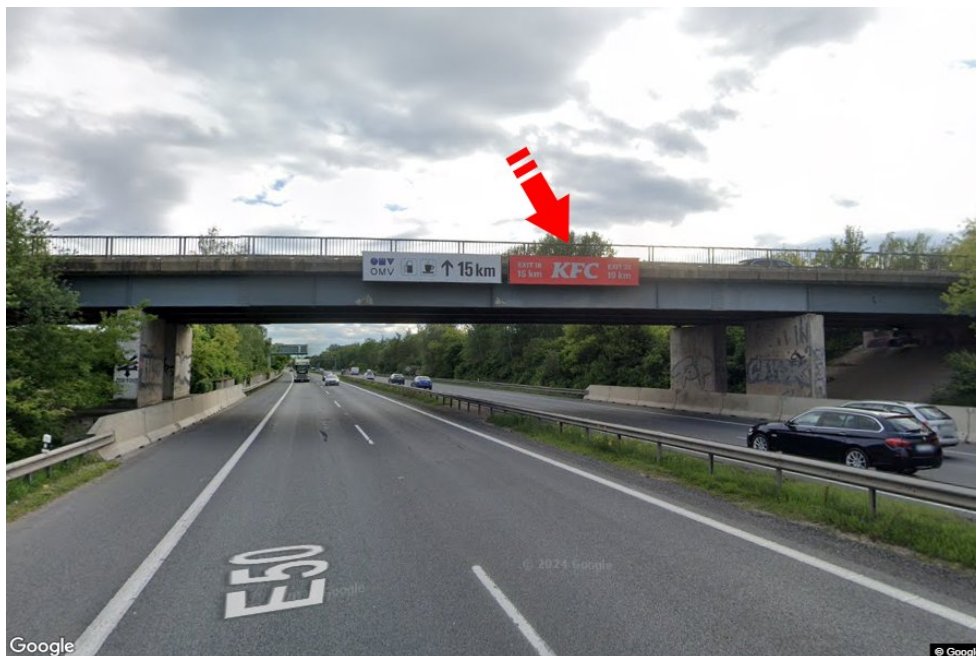

City: **D5 - 3.350**

Address: **Praha-Rozvadov Rudná**

District: **Praha-západ**

Coordinates (WGS84): **50.0383353 N 14.2250952 E**

Region: **Středočeský kraj**

Size: **6x1,25**

Type: **Reklama na mostech**

Panel location

- center
- suburb
- business district
- residential area
- industrial district
- undeveloped areas

Communications

- highway
- first-class road
- other roads
- street
- entrance
- exit
- car park
- pedestrian zone
- intersection

Position

- perpendicular
- oblique
- parallel
- separate

Visibility

- up to 20 m
- 20 - 50 m
- 20 - 50 m
- over 100 m
- custom lighting

Panel surroundings

- | | | | |
|--|---|---|---|
| <input type="checkbox"/> Public transport | <input type="checkbox"/> ČD, ČSAD railway station | <input type="checkbox"/> Post | <input type="checkbox"/> PNS |
| <input type="checkbox"/> Cultural facility | <input type="checkbox"/> Sport facilities | <input type="checkbox"/> Medical facility | <input type="checkbox"/> Shops |
| <input type="checkbox"/> Department store | <input type="checkbox"/> Supermarket | <input checked="" type="checkbox"/> filling station | <input type="checkbox"/> School, university |
| <input type="checkbox"/> Bank | <input checked="" type="checkbox"/> Restaurant | <input type="checkbox"/> Hotel | |