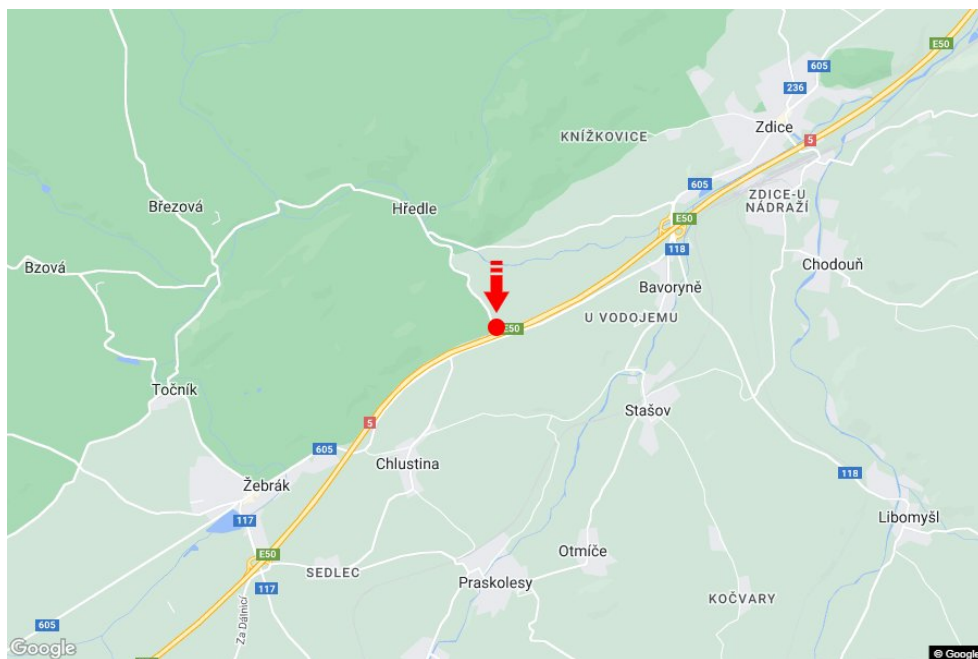

City: **D5 - 30.527**

District: **Beroun**

Region: **Středočeský kraj**

Type: **Reklama na mostech**

Address: **Rozvadov-Praha Žebrák**

Coordinates (WGS84): **49.8908893 N 13.9336332 E**

Size: **6x1,25**

Panel location

- ☐ center
- ☐ suburb
- ☐ business district
- ☐ residential area
- ☐ industrial district
- ☐ undeveloped areas

Communications

- ☒ highway
- ☐ first-class road
- ☐ other roads
- ☐ street
- ☐ entrance
- ☐ exit
- ☐ car park
- ☐ pedestrian zone
- ☐ intersection

Position

- ☐ perpendicular
- ☐ oblique
- ☐ parallel
- ☐ separate

Visibility

- ☐ up to 20 m
- ☐ 20 - 50 m
- ☐ 20 - 50 m
- ☒ over 100 m
- ☐ custom lighting

Panel surroundings

☐ Public transport	☐ ČD, ČSAD railway station	☐ Post	☐ PNS
☐ Cultural facility	☐ Sport facilities	☐ Medical facility	☐ Shops
☐ Department store	☐ Supermarket	☐ filling station	☐ School, university
☐ Bank	☐ Restaurant	☐ Hotel