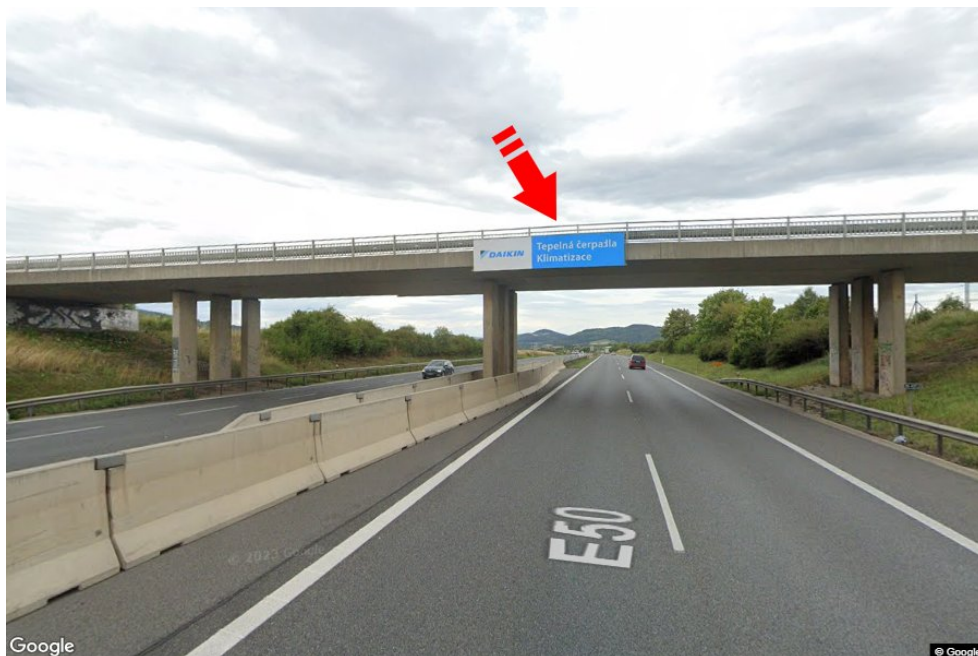

City: **D5 - 30.527**District: **Beroun**Region: **Středočeský kraj**Type: **Reklama na mostech**Address: **Rozvadov-Praha Žebrák**Coordinates (WGS84): **49.8908893 N 13.9336332 E**Size: **6x1,25****Panel location**

- center
- suburb
- business district
- residential area
- industrial district
- undeveloped areas

**Communications**

- highway
- first-class road
- other roads
- street
- entrance
- exit
- car park
- pedestrian zone
- intersection

**Position**

- perpendicular
- oblique
- parallel
- separate

**Visibility**

- up to 20 m
- 20 - 50 m
- 20 - 50 m
- over 100 m
- custom lighting

**Panel surroundings**

- |  |   |   |   |
|--|---|---|---|
| <input type="checkbox"/> Public transport  | <input type="checkbox"/> ČD, ČSAD railway station | <input type="checkbox"/> Post             | <input type="checkbox"/> PNS                |
| <input type="checkbox"/> Cultural facility | <input type="checkbox"/> Sport facilities         | <input type="checkbox"/> Medical facility | <input type="checkbox"/> Shops              |
| <input type="checkbox"/> Department store  | <input type="checkbox"/> Supermarket              | <input type="checkbox"/> filling station  | <input type="checkbox"/> School, university |
| <input type="checkbox"/> Bank              | <input type="checkbox"/> Restaurant               | <input type="checkbox"/> Hotel            |   |