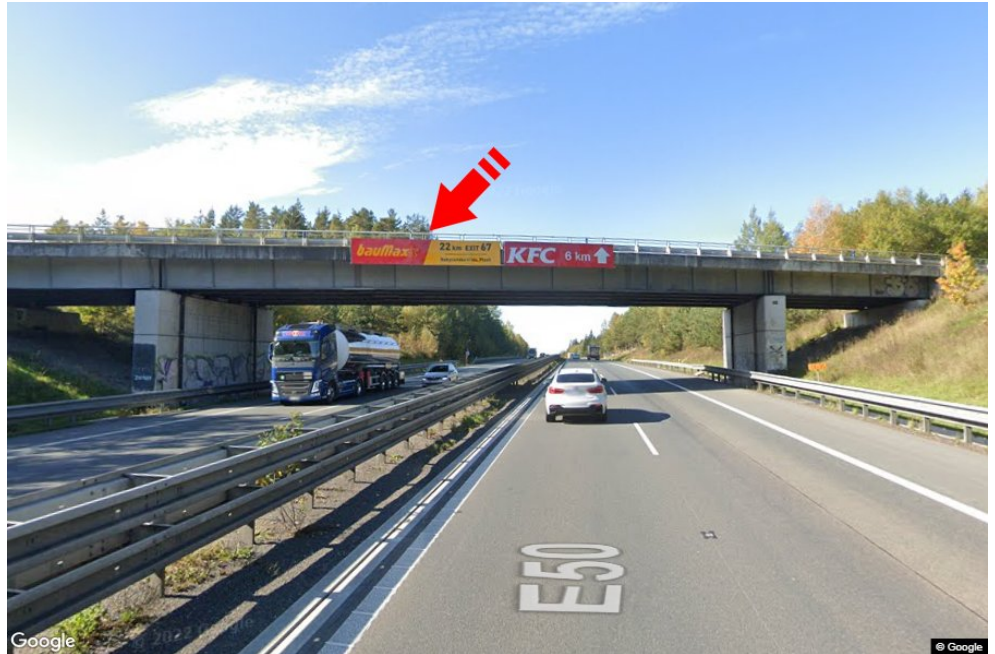

Position

- perpendicular
- oblique
- parallel
- separate

Visibility

- up to 20 m
- 20 - 50 m
- 20 - 50 m
- over 100 m
- custom lighting

Panel surroundings

- | | | | |
|--|---|---|---|
| <input type="checkbox"/> Public transport | <input type="checkbox"/> ČD, ČSAD railway station | <input type="checkbox"/> Post | <input type="checkbox"/> PNS |
| <input type="checkbox"/> Cultural facility | <input type="checkbox"/> Sport facilities | <input type="checkbox"/> Medical facility | <input type="checkbox"/> Shops |
| <input type="checkbox"/> Department store | <input type="checkbox"/> Supermarket | <input type="checkbox"/> filling station | <input type="checkbox"/> School, university |
| <input type="checkbox"/> Bank | <input type="checkbox"/> Restaurant | <input type="checkbox"/> Hotel | |