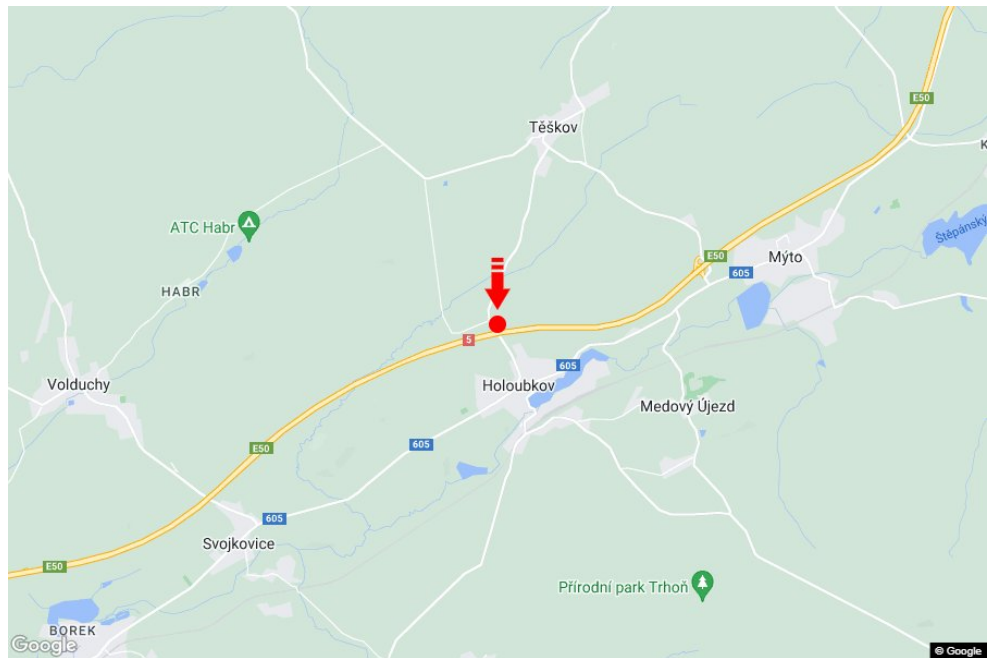

City: **D5 - 52.960**

Address: **Praha-Rozvadov Holoubkov**

District: **Rokycany**

Coordinates (WGS84): **49.781312 N 13.6891186 E**

Region: **Plzeňský kraj**

Size: **7,5x1,25**

Type: **Reklama na mostech**

Panel location

- ☐ center
- ☐ suburb
- ☐ business district
- ☐ residential area
- ☐ industrial district
- ☐ undeveloped areas

Communications

- ☒ highway
- ☐ first-class road
- ☐ other roads
- ☐ street
- ☐ entrance
- ☐ exit
- ☐ car park
- ☐ pedestrian zone
- ☐ intersection

Position

- ☐ perpendicular
- ☐ oblique
- ☐ parallel
- ☐ separate

Visibility

- ☐ up to 20 m
- ☐ 20 - 50 m
- ☐ 20 - 50 m
- ☒ over 100 m
- ☐ custom lighting

Panel surroundings

☐ Public transport	☐ ČD, ČSAD railway station	☐ Post	☐ PNS
☐ Cultural facility	☐ Sport facilities	☐ Medical facility	☐ Shops
☐ Department store	☐ Supermarket	☐ filling station	☐ School, university
☐ Bank	☐ Restaurant	☐ Hotel