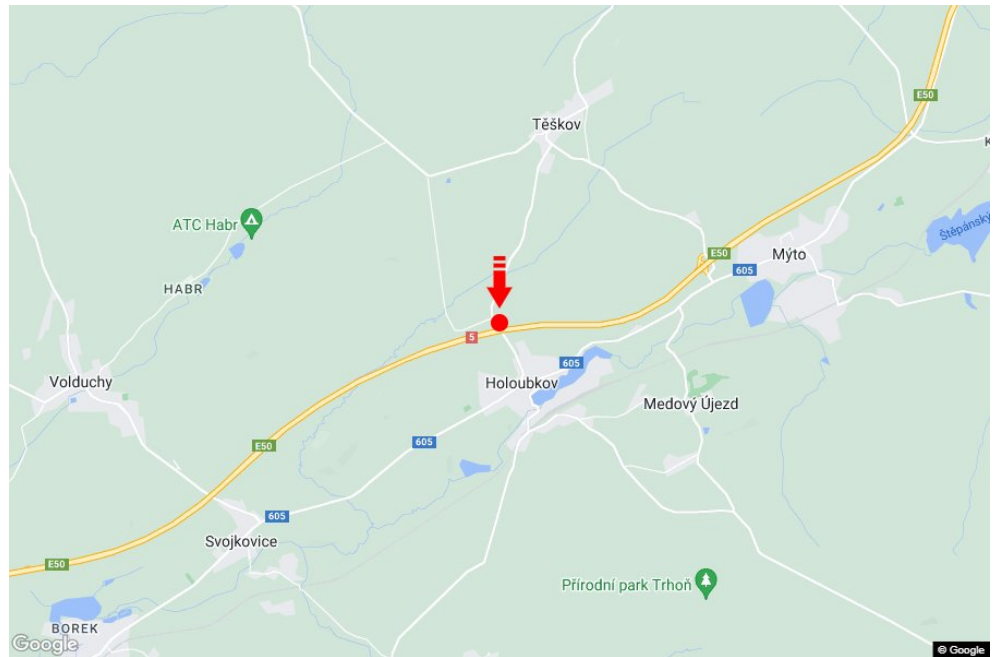

City: **D5 - 52.960**

Address: **Rozvadov-Praha Holoubkov**

District: **Rokycany**

Coordinates (WGS84): **49.7811842 N 13.689032 E**

Region: **Plzeňský kraj**

Size: **6x1,25**

Type: **Reklama na mostech**

Panel location

- ☐ center
- ☐ suburb
- ☐ business district
- ☐ residential area
- ☐ industrial district
- ☐ undeveloped areas

Communications

- ☒ highway
- ☐ first-class road
- ☐ other roads
- ☐ street
- ☐ entrance
- ☐ exit
- ☐ car park
- ☐ pedestrian zone
- ☐ intersection

Position

- ☐ perpendicular
- ☐ oblique
- ☐ parallel
- ☐ separate

Visibility

- ☐ up to 20 m
- ☐ 20 - 50 m
- ☐ 20 - 50 m
- ☒ over 100 m
- ☐ custom lighting

Panel surroundings

☐ Public transport	☐ ČD, ČSAD railway station	☐ Post	☐ PNS
☐ Cultural facility	☐ Sport facilities	☐ Medical facility	☐ Shops
☐ Department store	☐ Supermarket	☐ filling station	☐ School, university
☐ Bank	☐ Restaurant	☐ Hotel