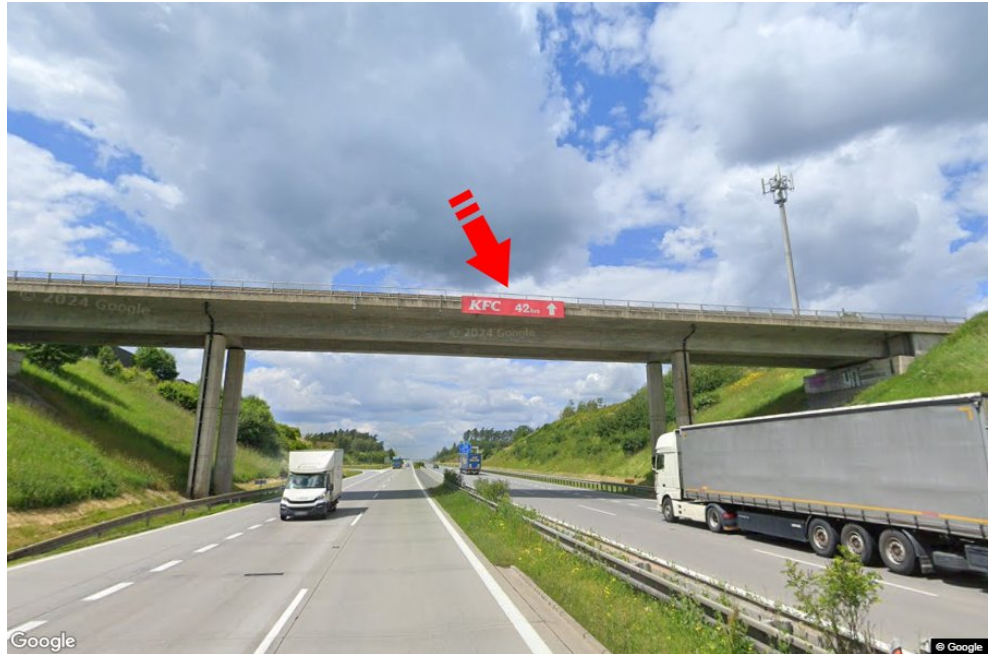

City: **D5 - 107.000**

Address: **Praha-Rozvadov Ostrov u Stříbra**

District: **Tachov**

Coordinates (WGS84): **49.7071268 N 13.0403322 E**

Region: **Plzeňský kraj**

Size: **7,5x1,25**

Type: **Reklama na mostech**

Panel location

- center
- suburb
- business district
- residential area
- industrial district
- undeveloped areas

Communications

- highway
- first-class road
- other roads
- street
- entrance
- exit
- car park
- pedestrian zone
- intersection

Position

- perpendicular
- oblique
- parallel
- separate

Visibility

- up to 20 m
- 20 - 50 m
- 20 - 50 m
- over 100 m
- custom lighting

Panel surroundings

- | | | | |
|--|---|---|---|
| <input type="checkbox"/> Public transport | <input type="checkbox"/> ČD, ČSAD railway station | <input type="checkbox"/> Post | <input type="checkbox"/> PNS |
| <input type="checkbox"/> Cultural facility | <input type="checkbox"/> Sport facilities | <input type="checkbox"/> Medical facility | <input type="checkbox"/> Shops |
| <input type="checkbox"/> Department store | <input type="checkbox"/> Supermarket | <input type="checkbox"/> filling station | <input type="checkbox"/> School, university |
| <input type="checkbox"/> Bank | <input type="checkbox"/> Restaurant | <input type="checkbox"/> Hotel | |