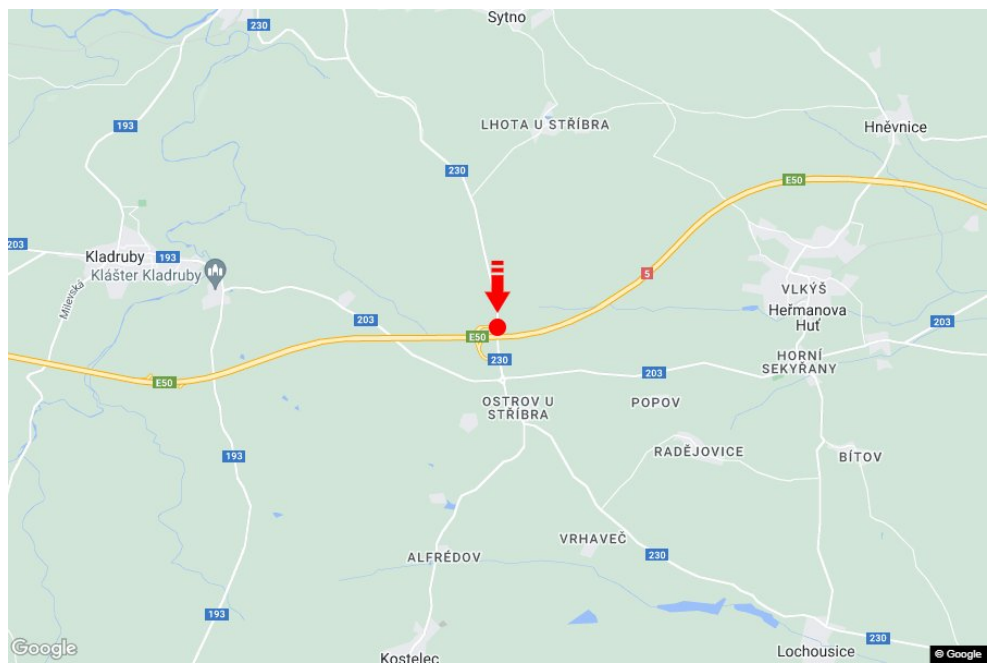

City: **D5 - 107.000**

Address: **Praha-Rozvadov Ostrov u Stříbra**

District: **Tachov**

Coordinates (WGS84): **49.7071268 N 13.0403322 E**

Region: **Plzeňský kraj**

Size: **7,5x1,25**

Type: **Reklama na mostech**

Panel location

- ☐ center
- ☐ suburb
- ☐ business district
- ☐ residential area
- ☐ industrial district
- ☐ undeveloped areas

Communications

- ☒ highway
- ☐ first-class road
- ☐ other roads
- ☐ street
- ☐ entrance
- ☐ exit
- ☐ car park
- ☐ pedestrian zone
- ☐ intersection

Position

- ☐ perpendicular
- ☐ oblique
- ☐ parallel
- ☐ separate

Visibility

- ☐ up to 20 m
- ☐ 20 - 50 m
- ☐ 20 - 50 m
- ☒ over 100 m
- ☐ custom lighting

Panel surroundings

☐ Public transport	☐ ČD, ČSAD railway station	☐ Post	☐ PNS
☐ Cultural facility	☐ Sport facilities	☐ Medical facility	☐ Shops
☐ Department store	☐ Supermarket	☐ filling station	☐ School, university
☐ Bank	☐ Restaurant	☐ Hotel