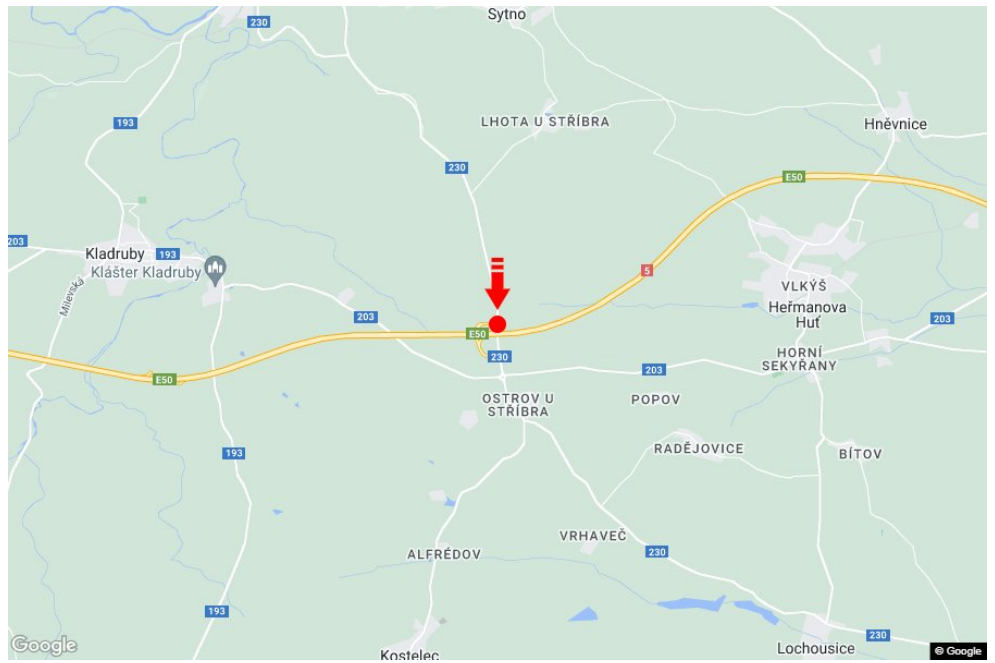

City: **D5 - 107.000**

Address: **Praha-Rozvadov Ostrov u Stříbra**

District: **Tachov**

Coordinates (WGS84): **49.7071268 N 13.0403322 E**

Region: **Plzeňský kraj**

Size: **7,5x1,25**

Type: **Reklama na mostech**

Panel location

- ☐ center
- ☐ suburb
- ☐ business district
- ☐ residential area
- ☐ industrial district
- ☐ undeveloped areas

Communications

- ☒ highway
- ☐ first-class road
- ☐ other roads
- ☐ street
- ☐ entrance
- ☐ exit
- ☐ car park
- ☐ pedestrian zone
- ☐ intersection

Position

- ☐ perpendicular
- ☐ oblique
- ☐ parallel
- ☐ separate

Visibility

- ☐ up to 20 m
- ☐ 20 - 50 m
- ☐ 20 - 50 m
- ☒ over 100 m
- ☐ custom lighting

Panel surroundings

☐ Public transport	☐ ČD, ČSAD railway station	☐ Post	☐ PNS
☐ Cultural facility	☐ Sport facilities	☐ Medical facility	☐ Shops
☐ Department store	☐ Supermarket	☐ filling station	☐ School, university
☐ Bank	☐ Restaurant	☐ Hotel