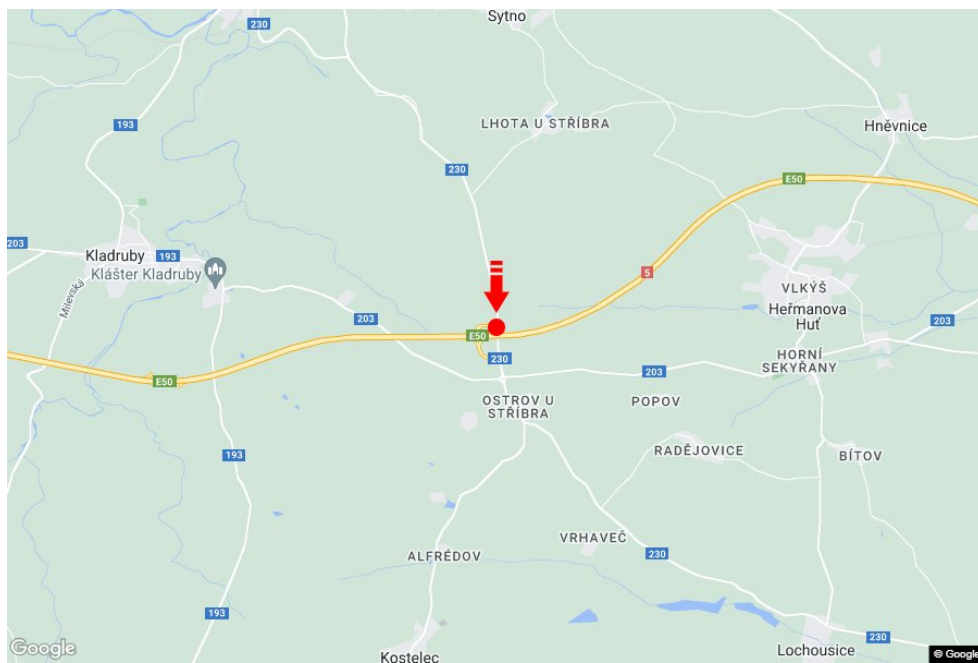

City: **D5 - 107.000**

District: **Tachov**

Region: **Plzeňský kraj**

Type: **Reklama na mostech**

Address: **Rozvadov-Praha Ostrov u Stříbra**

Coordinates (WGS84): **49.7070012 N 13.0401659 E**

Size: **7,5x1,25**

Panel location

- ☐ center
- ☐ suburb
- ☐ business district
- ☐ residential area
- ☐ industrial district
- ☐ undeveloped areas

Communications

- ☒ highway
- ☐ first-class road
- ☐ other roads
- ☐ street
- ☐ entrance
- ☐ exit
- ☐ car park
- ☐ pedestrian zone
- ☐ intersection

Position

- ☐ perpendicular
- ☐ oblique
- ☐ parallel
- ☐ separate

Visibility

- ☐ up to 20 m
- ☐ 20 - 50 m
- ☐ 20 - 50 m
- ☒ over 100 m
- ☐ custom lighting

Panel surroundings

☐ Public transport	☐ ČD, ČSAD railway station	☐ Post	☐ PNS
☐ Cultural facility	☐ Sport facilities	☐ Medical facility	☐ Shops
☐ Department store	☐ Supermarket	☐ filling station	☐ School, university
☐ Bank	☐ Restaurant	☐ Hotel