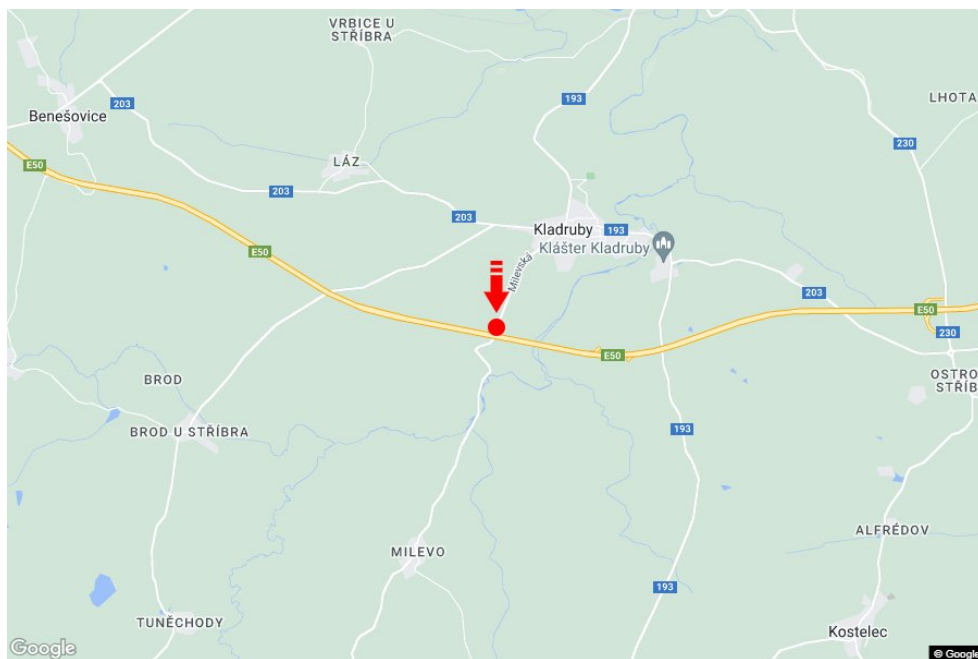

City: **D5 - 112.800**

District: **Tachov**

Region: **Plzeňský kraj**

Type: **Reklama na mostech**

Address: **Praha-Rozvadov Kladruby**

Coordinates (WGS84): **49.7044011 N 12.9693465 E**

Size: **6x1,25**

Panel location

- ☐ center
- ☐ suburb
- ☐ business district
- ☐ residential area
- ☐ industrial district
- ☐ undeveloped areas

Communications

- ☒ highway
- ☐ first-class road
- ☐ other roads
- ☐ street
- ☐ entrance
- ☐ exit
- ☐ car park
- ☐ pedestrian zone
- ☐ intersection

Position

- ☐ perpendicular
- ☐ oblique
- ☐ parallel
- ☐ separate

Visibility

- ☐ up to 20 m
- ☐ 20 - 50 m
- ☐ 20 - 50 m
- ☒ over 100 m
- ☐ custom lighting

Panel surroundings

☐ Public transport	☐ ČD, ČSAD railway station	☐ Post	☐ PNS
☐ Cultural facility	☐ Sport facilities	☐ Medical facility	☐ Shops
☐ Department store	☐ Supermarket	☐ filling station	☐ School, university
☐ Bank	☐ Restaurant	☐ Hotel