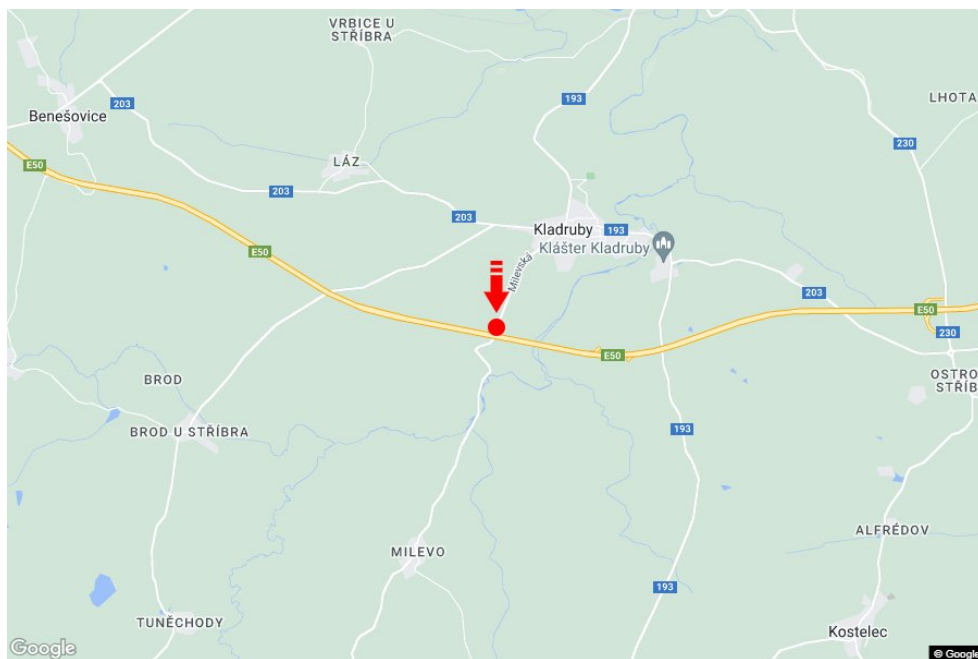

City: **D5 - 112.800**

Address: **Praha-Rozvadov Kladruby**

District: **Tachov**

Coordinates (WGS84): **49.7044011 N 12.9693465 E**

Region: **Plzeňský kraj**

Size: **6x1,25**

Type: **Reklama na mostech**

Panel location

- ☐ center
- ☐ suburb
- ☐ business district
- ☐ residential area
- ☐ industrial district
- ☐ undeveloped areas

Communications

- ☒ highway
- ☐ first-class road
- ☐ other roads
- ☐ street
- ☐ entrance
- ☐ exit
- ☐ car park
- ☐ pedestrian zone
- ☐ intersection

Position

- ☐ perpendicular
- ☐ oblique
- ☐ parallel
- ☐ separate

Visibility

- ☐ up to 20 m
- ☐ 20 - 50 m
- ☐ 20 - 50 m
- ☒ over 100 m
- ☐ custom lighting

Panel surroundings

☐ Public transport	☐ ČD, ČSAD railway station	☐ Post	☐ PNS
☐ Cultural facility	☐ Sport facilities	☐ Medical facility	☐ Shops
☐ Department store	☐ Supermarket	☐ filling station	☐ School, university
☐ Bank	☐ Restaurant	☐ Hotel