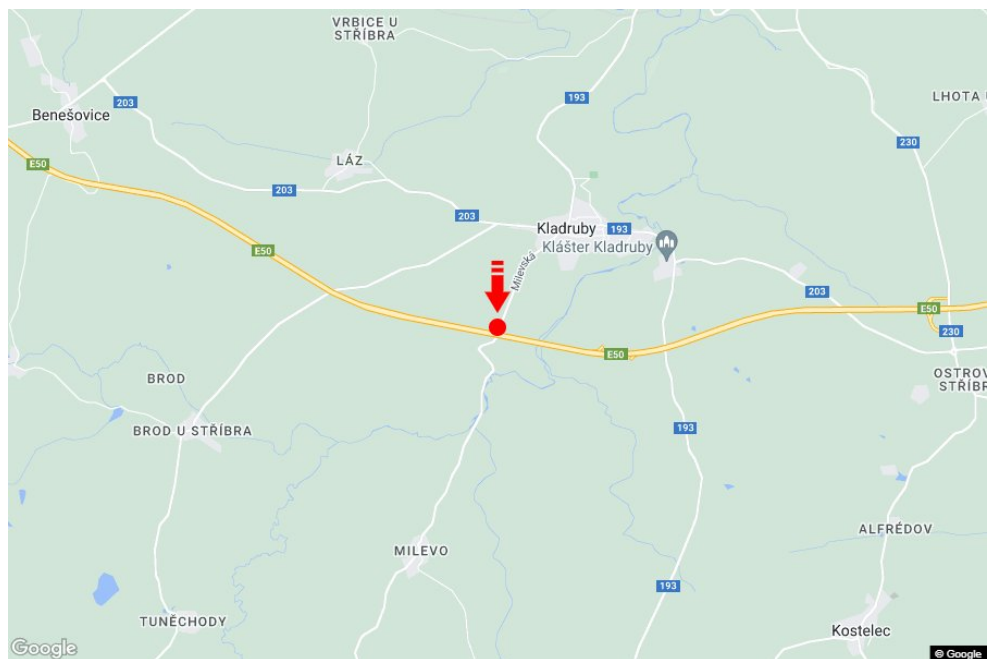

City: **D5 - 112.800**

Address: **Rozvadov-Praha Kladruby**

District: **Tachov**

Coordinates (WGS84): **49.7043178 N 12.9690783 E**

Region: **Plzeňský kraj**

Size: **6x1,25**

Type: **Reklama na mostech**

Panel location

- ☐ center
- ☐ suburb
- ☐ business district
- ☐ residential area
- ☐ industrial district
- ☐ undeveloped areas

Communications

- ☒ highway
- ☐ first-class road
- ☐ other roads
- ☐ street
- ☐ entrance
- ☐ exit
- ☐ car park
- ☐ pedestrian zone
- ☐ intersection

Position

- ☐ perpendicular
- ☐ oblique
- ☐ parallel
- ☐ separate

Visibility

- ☐ up to 20 m
- ☐ 20 - 50 m
- ☐ 20 - 50 m
- ☒ over 100 m
- ☐ custom lighting

Panel surroundings

☐ Public transport	☐ ČD, ČSAD railway station	☐ Post	☐ PNS
☐ Cultural facility	☐ Sport facilities	☐ Medical facility	☐ Shops
☐ Department store	☐ Supermarket	☐ filling station	☐ School, university
☐ Bank	☐ Restaurant	☐ Hotel