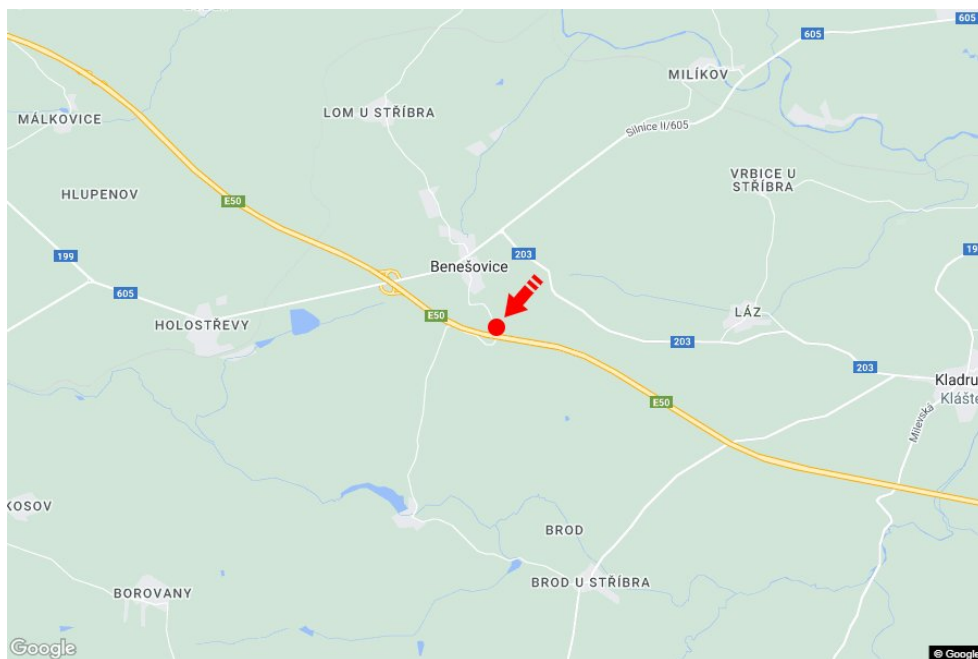

City: **D5 - 117.500**

Address: **Praha-Rozvadov Benešovice**

District: **Tachov**

Coordinates (WGS84): **49.7197217 N 12.9060102 E**

Region: **Plzeňský kraj**

Size: **6x1,25**

Type: **Reklama na mostech**

Panel location

- ☐ center
- ☐ suburb
- ☐ business district
- ☐ residential area
- ☐ industrial district
- ☐ undeveloped areas

Communications

- ☒ highway
- ☐ first-class road
- ☐ other roads
- ☐ street
- ☐ entrance
- ☐ exit
- ☐ car park
- ☐ pedestrian zone
- ☐ intersection

Position

- ☐ perpendicular
- ☐ oblique
- ☐ parallel
- ☐ separate

Visibility

- ☐ up to 20 m
- ☐ 20 - 50 m
- ☐ 20 - 50 m
- ☒ over 100 m
- ☐ custom lighting

Panel surroundings

☐ Public transport	☐ ČD, ČSAD railway station	☐ Post	☐ PNS
☐ Cultural facility	☐ Sport facilities	☐ Medical facility	☐ Shops
☐ Department store	☐ Supermarket	☐ filling station	☐ School, university
☐ Bank	☐ Restaurant	☐ Hotel