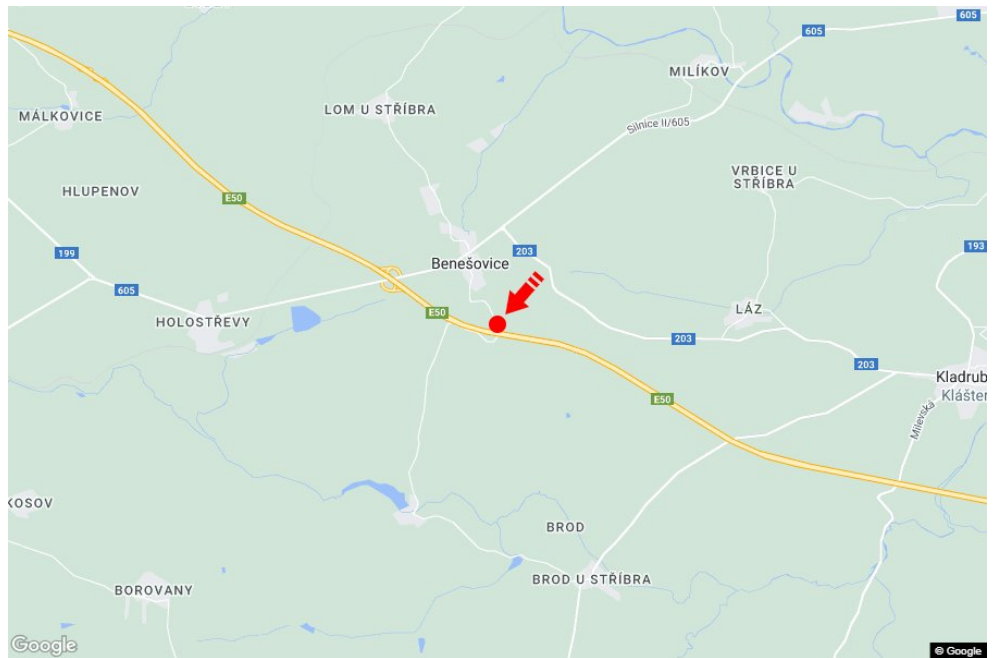

City: **D5 - 117.500**

Address: **Praha-Rozvadov Benešovice**

District: **Tachov**

Coordinates (WGS84): **49.7197217 N 12.9060102 E**

Region: **Plzeňský kraj**

Size: **6x1,25**

Type: **Reklama na mostech**

Panel location

- ☐ center
- ☐ suburb
- ☐ business district
- ☐ residential area
- ☐ industrial district
- ☐ undeveloped areas

Communications

- ☒ highway
- ☐ first-class road
- ☐ other roads
- ☐ street
- ☐ entrance
- ☐ exit
- ☐ car park
- ☐ pedestrian zone
- ☐ intersection

Position

- ☐ perpendicular
- ☐ oblique
- ☐ parallel
- ☐ separate

Visibility

- ☐ up to 20 m
- ☐ 20 - 50 m
- ☐ 20 - 50 m
- ☒ over 100 m
- ☐ custom lighting

Panel surroundings

☐ Public transport	☐ ČD, ČSAD railway station	☐ Post	☐ PNS
☐ Cultural facility	☐ Sport facilities	☐ Medical facility	☐ Shops
☐ Department store	☐ Supermarket	☐ filling station	☐ School, university
☐ Bank	☐ Restaurant	☐ Hotel