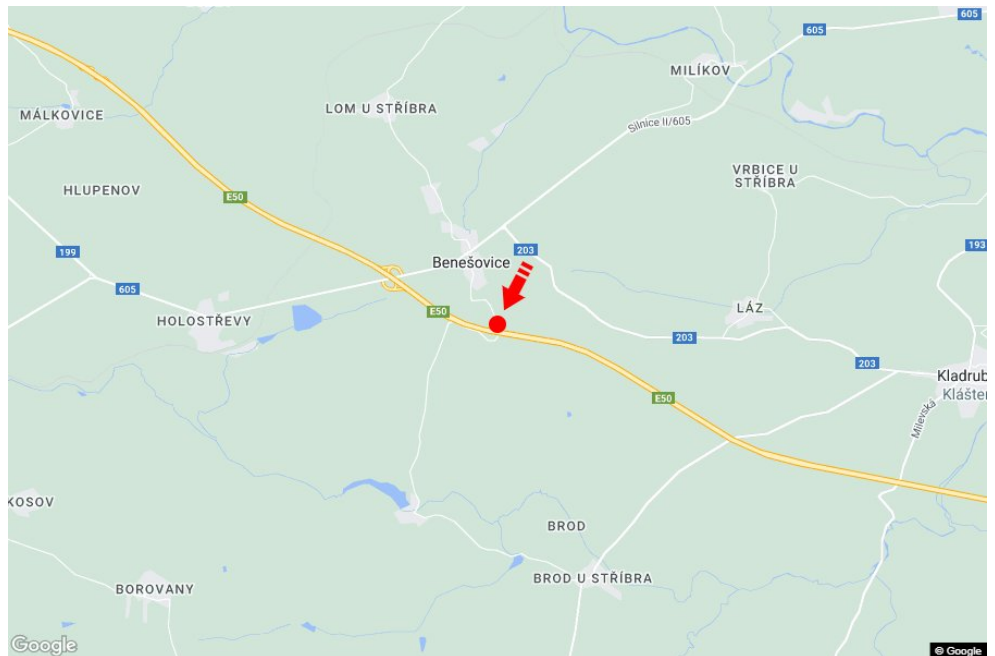

City: **D5 - 117.500**

Address: **Rozvadov-Praha Benešovice**

District: **Tachov**

Coordinates (WGS84): **49.7196107 N 12.9058761 E**

Region: **Plzeňský kraj**

Size: **6x1,25**

Type: **Reklama na mostech**

Panel location

- ☐ center
- ☐ suburb
- ☐ business district
- ☐ residential area
- ☐ industrial district
- ☐ undeveloped areas

Communications

- ☒ highway
- ☐ first-class road
- ☐ other roads
- ☐ street
- ☐ entrance
- ☐ exit
- ☐ car park
- ☐ pedestrian zone
- ☐ intersection

Position

- ☐ perpendicular
- ☐ oblique
- ☐ parallel
- ☐ separate

Visibility

- ☐ up to 20 m
- ☐ 20 - 50 m
- ☐ 20 - 50 m
- ☒ over 100 m
- ☐ custom lighting

Panel surroundings

☐ Public transport	☐ ČD, ČSAD railway station	☐ Post	☐ PNS
☐ Cultural facility	☐ Sport facilities	☐ Medical facility	☐ Shops
☐ Department store	☐ Supermarket	☐ filling station	☐ School, university
☐ Bank	☐ Restaurant	☐ Hotel