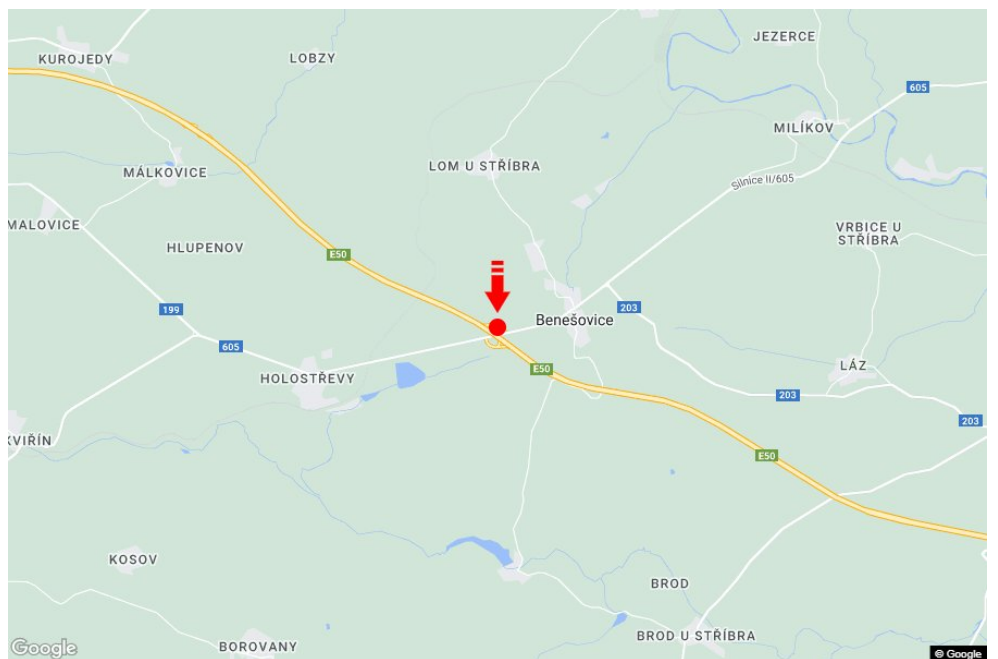

City: **D5 - 119.000**

Address: **Praha-Rozvadov Benešovice II**

District: **Tachov**

Coordinates (WGS84): **49.7251734 N 12.8895104 E**

Region: **Plzeňský kraj**

Size: **10,5x1,2**

Type: **Reklama na mostech**

Panel location

- ☐ center
- ☐ suburb
- ☐ business district
- ☐ residential area
- ☐ industrial district
- ☐ undeveloped areas

Communications

- ☒ highway
- ☐ first-class road
- ☐ other roads
- ☐ street
- ☐ entrance
- ☐ exit
- ☐ car park
- ☐ pedestrian zone
- ☐ intersection

Position

- ☐ perpendicular
- ☐ oblique
- ☐ parallel
- ☐ separate

Visibility

- ☐ up to 20 m
- ☐ 20 - 50 m
- ☐ 20 - 50 m
- ☒ over 100 m
- ☐ custom lighting

Panel surroundings

☐ Public transport	☐ ČD, ČSAD railway station	☐ Post	☐ PNS
☐ Cultural facility	☐ Sport facilities	☐ Medical facility	☐ Shops
☐ Department store	☐ Supermarket	☐ filling station	☐ School, university
☐ Bank	☐ Restaurant	☐ Hotel