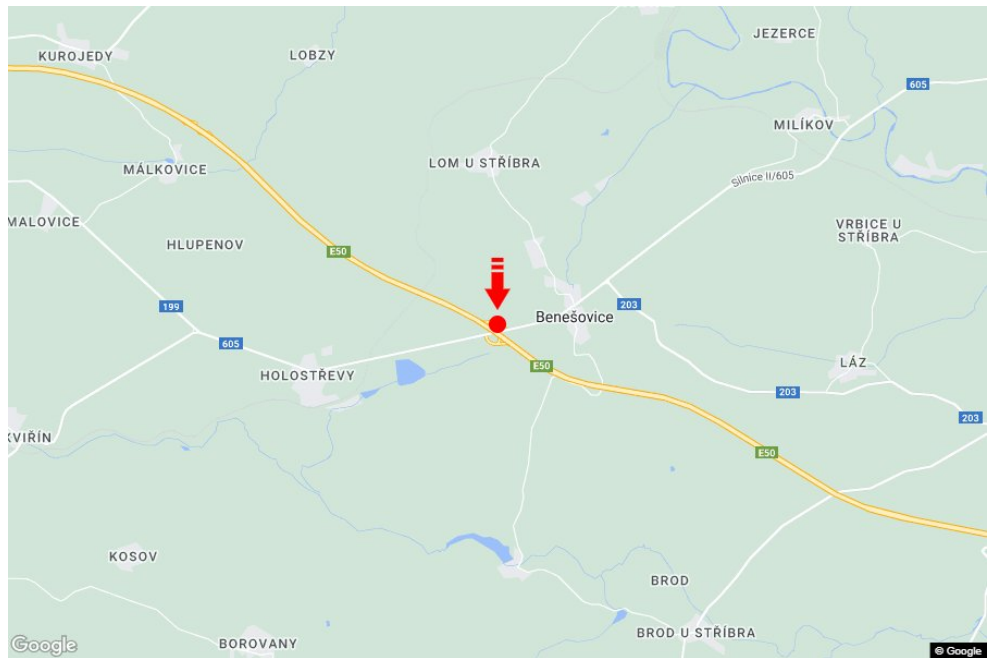

City: **D5 - 119.000**

Address: **Praha-Rozvadov Benešovice II**

District: **Tachov**

Coordinates (WGS84): **49.7251734 N 12.8895104 E**

Region: **Plzeňský kraj**

Size: **10,5x1,2**

Type: **Reklama na mostech**

Panel location

- ☐ center
- ☐ suburb
- ☐ business district
- ☐ residential area
- ☐ industrial district
- ☐ undeveloped areas

Communications

- ☒ highway
- ☐ first-class road
- ☐ other roads
- ☐ street
- ☐ entrance
- ☐ exit
- ☐ car park
- ☐ pedestrian zone
- ☐ intersection

Position

- ☐ perpendicular
- ☐ oblique
- ☐ parallel
- ☐ separate

Visibility

- ☐ up to 20 m
- ☐ 20 - 50 m
- ☐ 20 - 50 m
- ☒ over 100 m
- ☐ custom lighting

Panel surroundings

☐ Public transport	☐ ČD, ČSAD railway station	☐ Post	☐ PNS
☐ Cultural facility	☐ Sport facilities	☐ Medical facility	☐ Shops
☐ Department store	☐ Supermarket	☐ filling station	☐ School, university
☐ Bank	☐ Restaurant	☐ Hotel