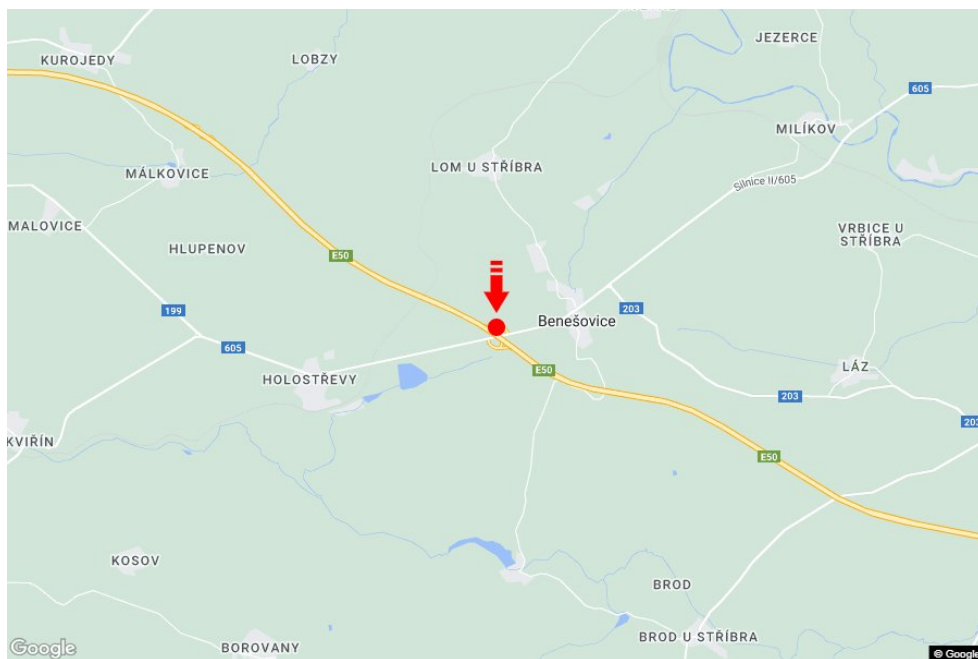

City: **D5 - 119.000**

Address: **Rozvadov-Praha Benešovice II**

District: **Tachov**

Coordinates (WGS84): **49.725208 N 12.8890329 E**

Region: **Plzeňský kraj**

Size: **10,5x1,2**

Type: **Reklama na mostech**

Panel location

- ☐ center
- ☐ suburb
- ☐ business district
- ☐ residential area
- ☐ industrial district
- ☐ undeveloped areas

Communications

- ☒ highway
- ☐ first-class road
- ☐ other roads
- ☐ street
- ☐ entrance
- ☐ exit
- ☐ car park
- ☐ pedestrian zone
- ☐ intersection

Position

- ☐ perpendicular
- ☐ oblique
- ☐ parallel
- ☐ separate

Visibility

- ☐ up to 20 m
- ☐ 20 - 50 m
- ☐ 20 - 50 m
- ☒ over 100 m
- ☐ custom lighting

Panel surroundings

☐ Public transport	☐ ČD, ČSAD railway station	☐ Post	☐ PNS
☐ Cultural facility	☐ Sport facilities	☐ Medical facility	☐ Shops
☐ Department store	☐ Supermarket	☐ filling station	☐ School, university
☐ Bank	☐ Restaurant	☐ Hotel