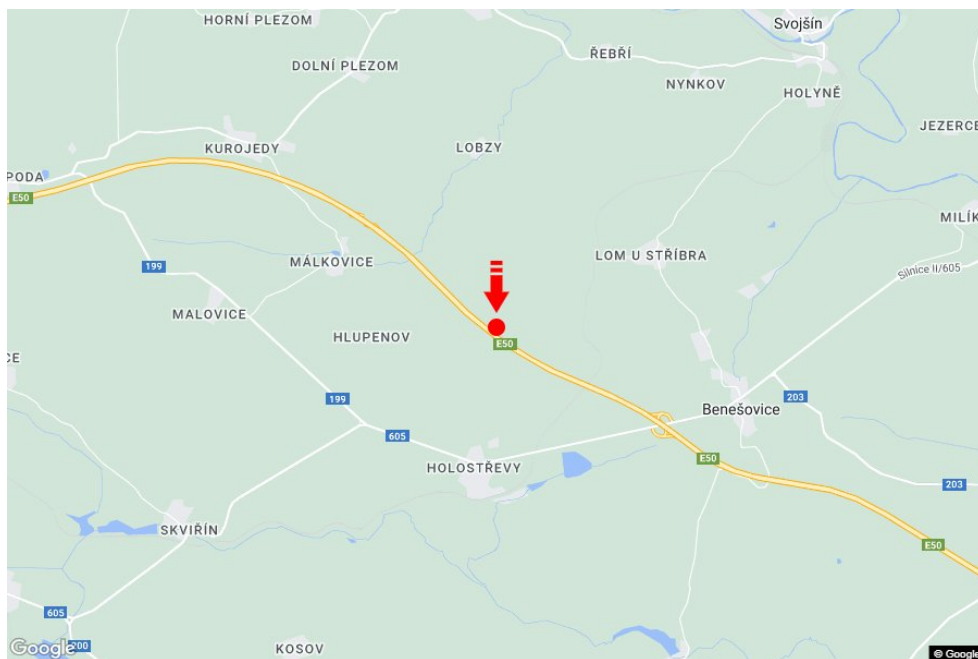

City: **D5 - 121.000**

Address: **Praha-Rozvadov Bor, chemické kotvy**

District: **Tachov**

Coordinates (WGS84): **49.7342286 N 12.8630585 E**

Region: **Plzeňský kraj**

Size: **6x1,25**

Type: **Reklama na mostech**

Panel location

- ☐ center
- ☐ suburb
- ☐ business district
- ☐ residential area
- ☐ industrial district
- ☐ undeveloped areas

Communications

- ☒ highway
- ☐ first-class road
- ☐ other roads
- ☐ street
- ☐ entrance
- ☐ exit
- ☐ car park
- ☐ pedestrian zone
- ☐ intersection

Position

- ☐ perpendicular
- ☐ oblique
- ☐ parallel
- ☐ separate

Visibility

- ☐ up to 20 m
- ☐ 20 - 50 m
- ☐ 20 - 50 m
- ☒ over 100 m
- ☐ custom lighting

Panel surroundings

☐ Public transport	☐ ČD, ČSAD railway station	☐ Post	☐ PNS
☐ Cultural facility	☐ Sport facilities	☐ Medical facility	☐ Shops
☐ Department store	☐ Supermarket	☐ filling station	☐ School, university
☐ Bank	☐ Restaurant	☐ Hotel