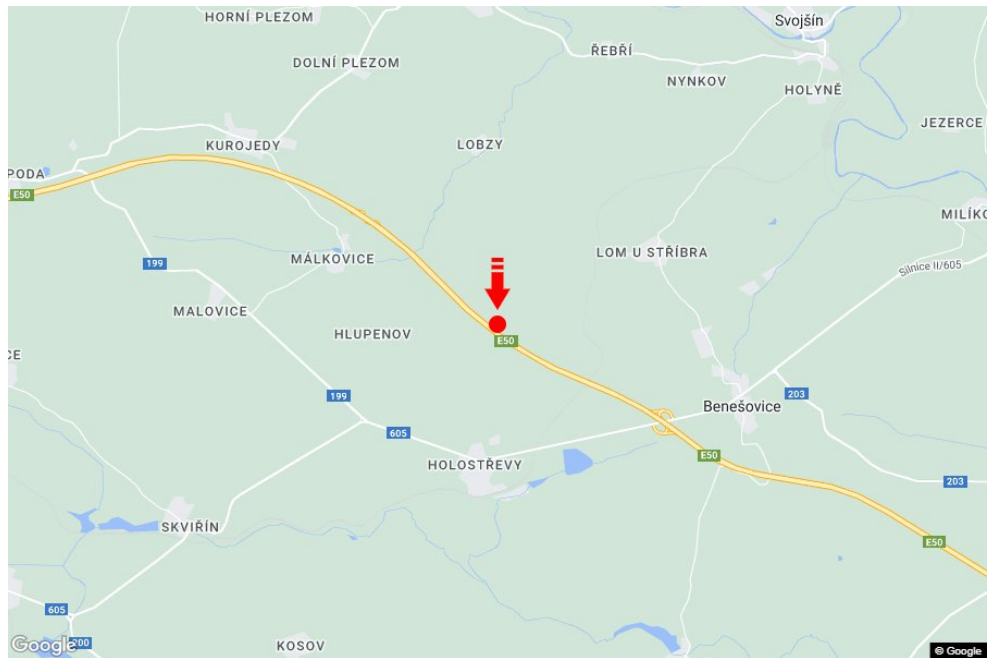

City: **D5 - 121.000**

Address: **Praha-Rozvadov Bor, chemické kotvy**

District: **Tachov**

Coordinates **49.7342286 N 12.8630585 E**

Region: **Plzeňský kraj**

(WGS84):

Type: **Reklama na mostech**

Size: **6x1,25**

Panel location

- ☐ center
- ☐ suburb
- ☐ business district
- ☐ residential area
- ☐ industrial district
- ☐ undeveloped areas

Communications

- ☒ highway
- ☐ first-class road
- ☐ other roads
- ☐ street
- ☐ entrance
- ☐ exit
- ☐ car park
- ☐ pedestrian zone
- ☐ intersection

Position

- ☐ perpendicular
- ☐ oblique
- ☐ parallel
- ☐ separate

Visibility

- ☐ up to 20 m
- ☐ 20 - 50 m
- ☐ 20 - 50 m
- ☒ over 100 m
- ☐ custom lighting

Panel surroundings

☐ Public transport	☐ ČD, ČSAD railway station	☐ Post	☐ PNS
☐ Cultural facility	☐ Sport facilities	☐ Medical facility	☐ Shops
☐ Department store	☐ Supermarket	☐ filling station	☐ School, university
☐ Bank	☐ Restaurant	☐ Hotel