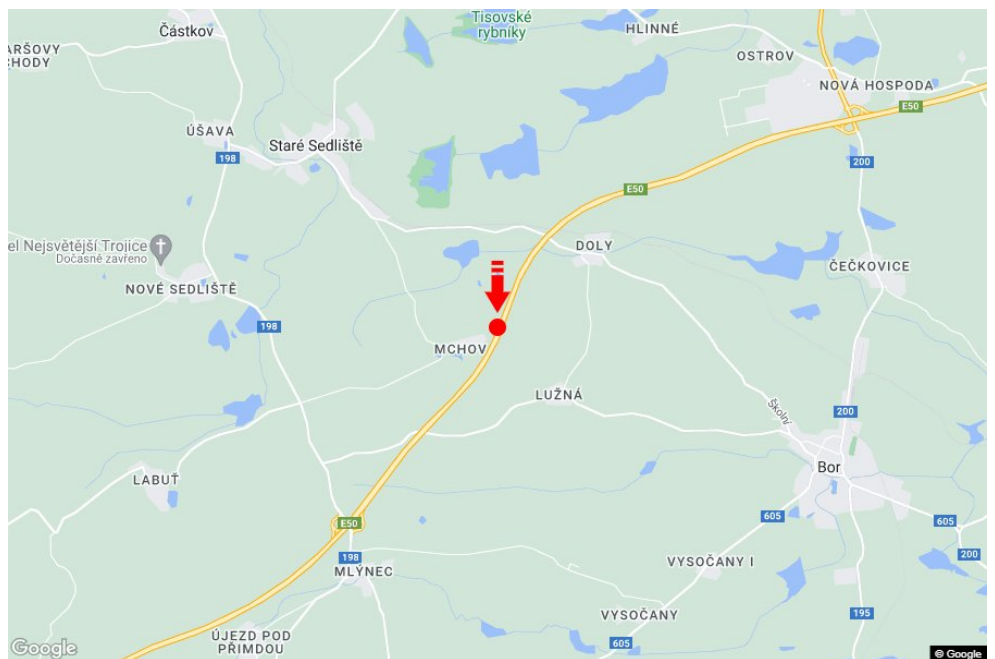

City: **D5 - 133.300**

Address: **Praha-Rozvadov Bor III**

District: **Tachov**

Coordinates (WGS84): **49.7249429 N 12.7227786 E**

Region: **Plzeňský kraj**

Size: **6x1,25**

Type: **Reklama na mostech**

Panel location

- ☐ center
- ☐ suburb
- ☐ business district
- ☐ residential area
- ☐ industrial district
- ☐ undeveloped areas

Communications

- ☒ highway
- ☐ first-class road
- ☐ other roads
- ☐ street
- ☐ entrance
- ☐ exit
- ☐ car park
- ☐ pedestrian zone
- ☐ intersection

Position

- ☐ perpendicular
- ☐ oblique
- ☐ parallel
- ☐ separate

Visibility

- ☐ up to 20 m
- ☐ 20 - 50 m
- ☐ 20 - 50 m
- ☒ over 100 m
- ☐ custom lighting

Panel surroundings

☐ Public transport	☐ ČD, ČSAD railway station	☐ Post	☐ PNS
☐ Cultural facility	☐ Sport facilities	☐ Medical facility	☐ Shops
☐ Department store	☐ Supermarket	☐ filling station	☐ School, university
☐ Bank	☐ Restaurant	☐ Hotel