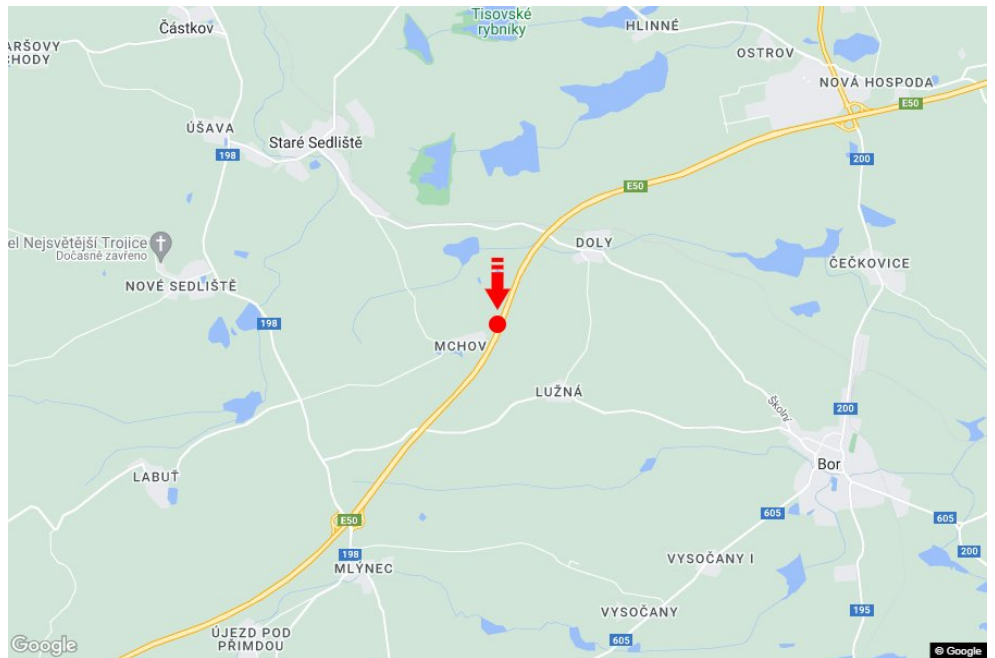

City: **D5 - 133.300**

Address: **Praha-Rozvadov Bor III**

District: **Tachov**

Coordinates (WGS84): **49.7249429 N 12.7227786 E**

Region: **Plzeňský kraj**

Size: **6x1,25**

Type: **Reklama na mostech**

Panel location

- ☐ center
- ☐ suburb
- ☐ business district
- ☐ residential area
- ☐ industrial district
- ☐ undeveloped areas

Communications

- ☒ highway
- ☐ first-class road
- ☐ other roads
- ☐ street
- ☐ entrance
- ☐ exit
- ☐ car park
- ☐ pedestrian zone
- ☐ intersection

Position

- ☐ perpendicular
- ☐ oblique
- ☐ parallel
- ☐ separate

Visibility

- ☐ up to 20 m
- ☐ 20 - 50 m
- ☐ 20 - 50 m
- ☒ over 100 m
- ☐ custom lighting

Panel surroundings

☐ Public transport	☐ ČD, ČSAD railway station	☐ Post	☐ PNS
☐ Cultural facility	☐ Sport facilities	☐ Medical facility	☐ Shops
☐ Department store	☐ Supermarket	☐ filling station	☐ School, university
☐ Bank	☐ Restaurant	☐ Hotel