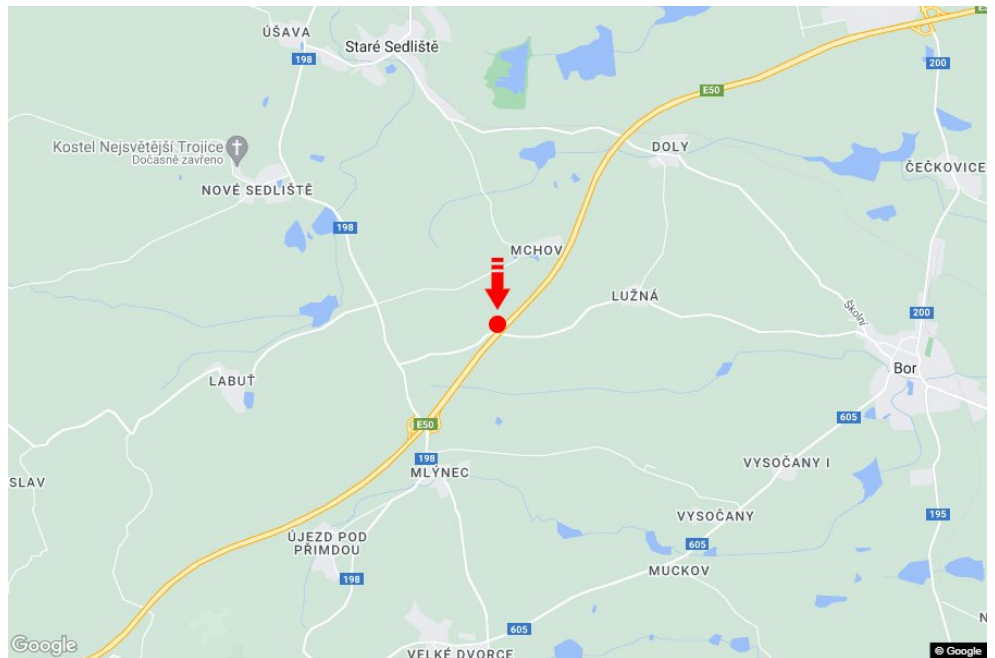

City: **D5 - 134.700**

Address: **Praha-Rozvadov Bor**

District: **Tachov**

Coordinates (WGS84): **49.7151313 N 12.7108027 E**

Region: **Plzeňský kraj**

Size: **7,5x1,25**

Type: **Reklama na mostech**

Panel location

- ☐ center
- ☐ suburb
- ☐ business district
- ☐ residential area
- ☐ industrial district
- ☐ undeveloped areas

Communications

- ☒ highway
- ☐ first-class road
- ☐ other roads
- ☐ street
- ☐ entrance
- ☐ exit
- ☐ car park
- ☐ pedestrian zone
- ☐ intersection

Position

- ☐ perpendicular
- ☐ oblique
- ☐ parallel
- ☐ separate

Visibility

- ☐ up to 20 m
- ☐ 20 - 50 m
- ☐ 20 - 50 m
- ☒ over 100 m
- ☐ custom lighting

Panel surroundings

☐ Public transport	☐ ČD, ČSAD railway station	☐ Post	☐ PNS
☐ Cultural facility	☐ Sport facilities	☐ Medical facility	☐ Shops
☐ Department store	☐ Supermarket	☐ filling station	☐ School, university
☐ Bank	☐ Restaurant	☐ Hotel