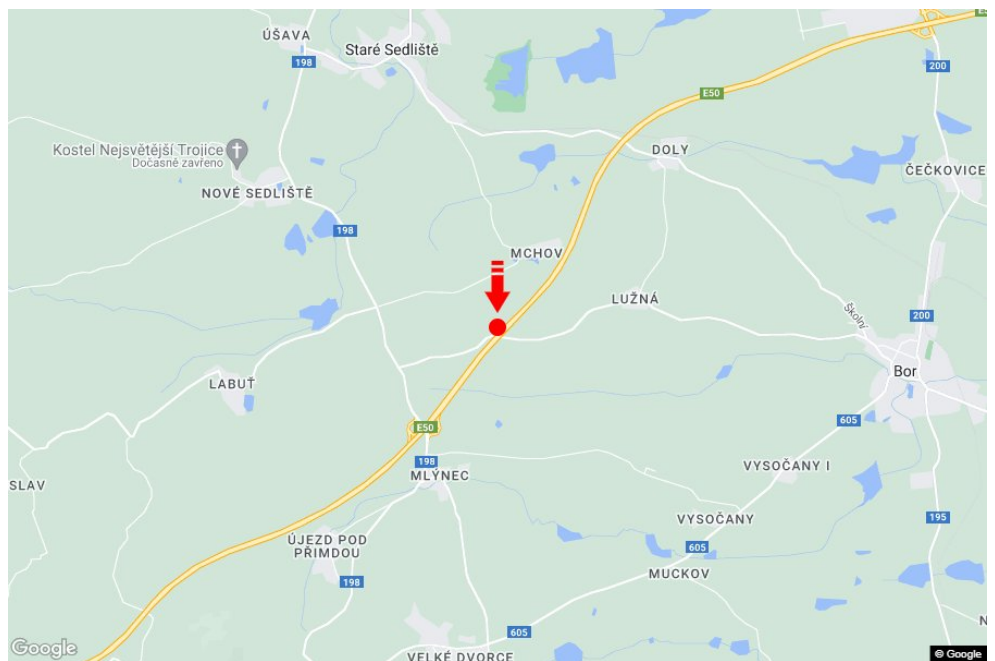

City: **D5 - 134.700**

Address: **Praha-Rozvadov Bor**

District: **Tachov**

Coordinates (WGS84): **49.7151313 N 12.7108027 E**

Region: **Plzeňský kraj**

Size: **7,5x1,25**

Type: **Reklama na mostech**

Panel location

- ☐ center
- ☐ suburb
- ☐ business district
- ☐ residential area
- ☐ industrial district
- ☐ undeveloped areas

Communications

- ☒ highway
- ☐ first-class road
- ☐ other roads
- ☐ street
- ☐ entrance
- ☐ exit
- ☐ car park
- ☐ pedestrian zone
- ☐ intersection

Position

- ☐ perpendicular
- ☐ oblique
- ☐ parallel
- ☐ separate

Visibility

- ☐ up to 20 m
- ☐ 20 - 50 m
- ☐ 20 - 50 m
- ☒ over 100 m
- ☐ custom lighting

Panel surroundings

☐ Public transport	☐ ČD, ČSAD railway station	☐ Post	☐ PNS
☐ Cultural facility	☐ Sport facilities	☐ Medical facility	☐ Shops
☐ Department store	☐ Supermarket	☐ filling station	☐ School, university
☐ Bank	☐ Restaurant	☐ Hotel