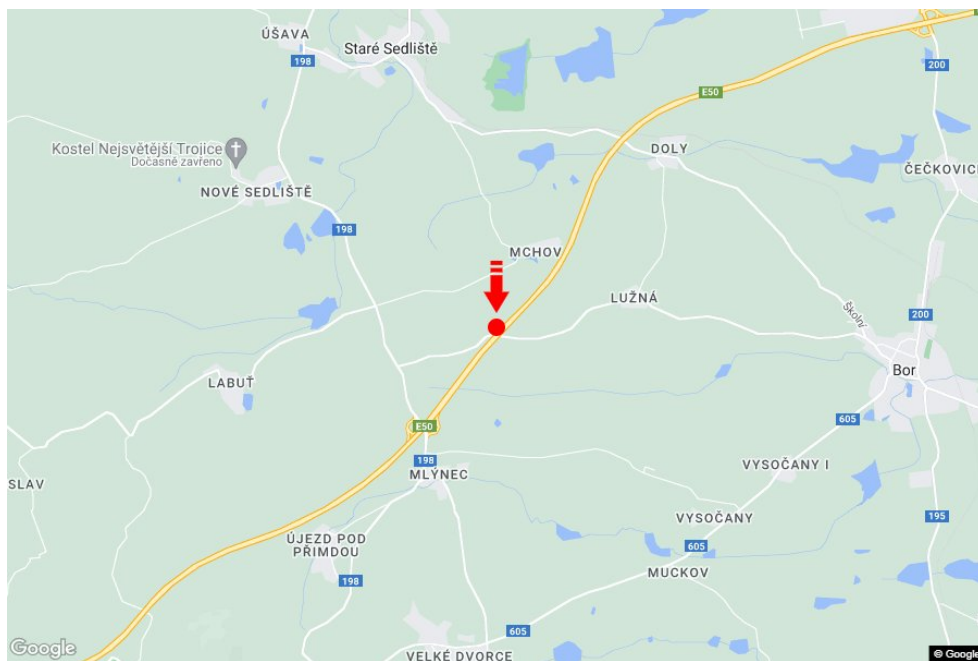

City: **D5 - 134.700**

Address: **Rozvadov-Praha Bor**

District: **Tachov**

Coordinates (WGS84): **49.7150168 N 12.7108939 E**

Region: **Plzeňský kraj**

Size: **7,5x1,25**

Type: **Reklama na mostech**

Panel location

- ☐ center
- ☐ suburb
- ☐ business district
- ☐ residential area
- ☐ industrial district
- ☐ undeveloped areas

Communications

- ☒ highway
- ☐ first-class road
- ☐ other roads
- ☐ street
- ☐ entrance
- ☐ exit
- ☐ car park
- ☐ pedestrian zone
- ☐ intersection

Position

- ☐ perpendicular
- ☐ oblique
- ☐ parallel
- ☐ separate

Visibility

- ☐ up to 20 m
- ☐ 20 - 50 m
- ☐ 20 - 50 m
- ☒ over 100 m
- ☐ custom lighting

Panel surroundings

☐ Public transport	☐ ČD, ČSAD railway station	☐ Post	☐ PNS
☐ Cultural facility	☐ Sport facilities	☐ Medical facility	☐ Shops
☐ Department store	☐ Supermarket	☐ filling station	☐ School, university
☐ Bank	☐ Restaurant	☐ Hotel