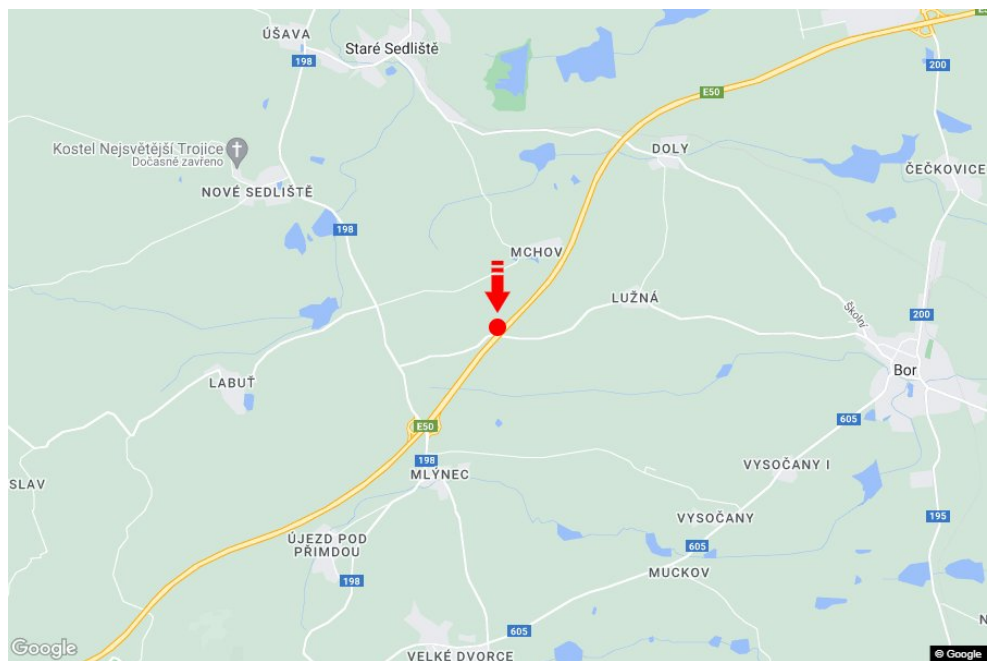

City: **D5 - 134.700**

Address: **Rozvadov-Praha Bor**

District: **Tachov**

Coordinates (WGS84): **49.7150168 N 12.7108939 E**

Region: **Plzeňský kraj**

Size: **7,5x1,25**

Type: **Reklama na mostech**

Panel location

- ☐ center
- ☐ suburb
- ☐ business district
- ☐ residential area
- ☐ industrial district
- ☐ undeveloped areas

Communications

- ☒ highway
- ☐ first-class road
- ☐ other roads
- ☐ street
- ☐ entrance
- ☐ exit
- ☐ car park
- ☐ pedestrian zone
- ☐ intersection

Position

- ☐ perpendicular
- ☐ oblique
- ☐ parallel
- ☐ separate

Visibility

- ☐ up to 20 m
- ☐ 20 - 50 m
- ☐ 20 - 50 m
- ☒ over 100 m
- ☐ custom lighting

Panel surroundings

☐ Public transport	☐ ČD, ČSAD railway station	☐ Post	☐ PNS
☐ Cultural facility	☐ Sport facilities	☐ Medical facility	☐ Shops
☐ Department store	☐ Supermarket	☐ filling station	☐ School, university
☐ Bank	☐ Restaurant	☐ Hotel