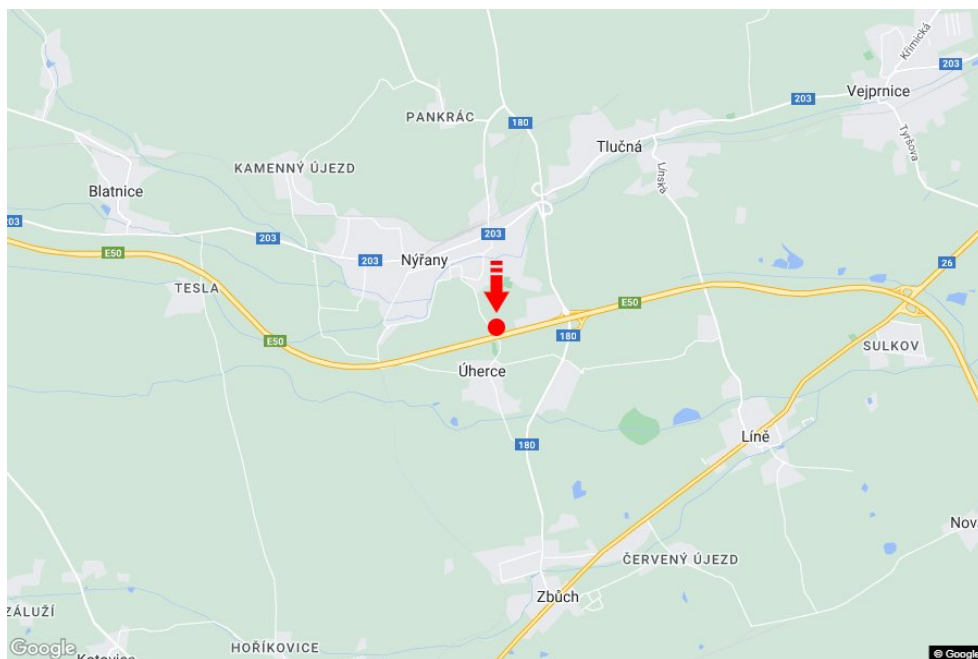

City: **D5 - 93.685**

Address: **Praha-Rozvadov Úherce**

District: **Plzeň-sever**

Coordinates (WGS84): **49.7049342 N 13.2160646 E**

Region: **Plzeňský kraj**

Size: **6x1,25**

Type: **Reklama na mostech**

Panel location

- ☐ center
- ☐ suburb
- ☐ business district
- ☐ residential area
- ☐ industrial district
- ☐ undeveloped areas

Communications

- ☒ highway
- ☐ first-class road
- ☐ other roads
- ☐ street
- ☐ entrance
- ☐ exit
- ☐ car park
- ☐ pedestrian zone
- ☐ intersection

Position

- ☐ perpendicular
- ☐ oblique
- ☐ parallel
- ☐ separate

Visibility

- ☐ up to 20 m
- ☐ 20 - 50 m
- ☐ 20 - 50 m
- ☒ over 100 m
- ☐ custom lighting

Panel surroundings

☐ Public transport	☐ ČD, ČSAD railway station	☐ Post	☐ PNS
☐ Cultural facility	☐ Sport facilities	☐ Medical facility	☐ Shops
☐ Department store	☐ Supermarket	☐ filling station	☐ School, university
☐ Bank	☐ Restaurant	☐ Hotel