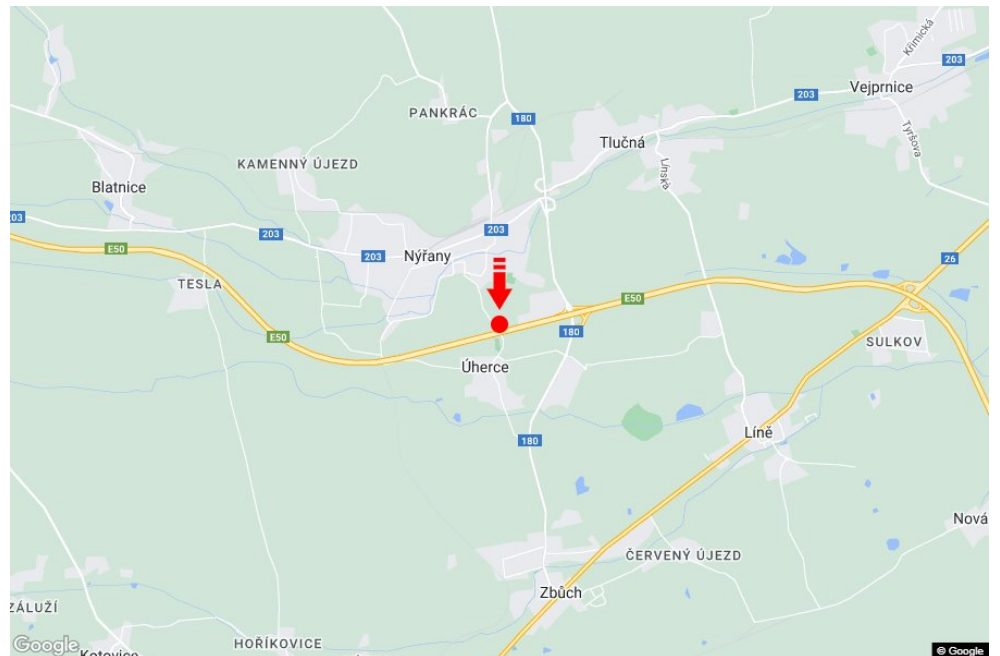

City: **D5 - 93.685**

Address: **Rozvadov-Praha Úherce**

District: **Plzeň-sever**

Coordinates (WGS84): **49.7048267 N 13.2159788 E**

Region: **Plzeňský kraj**

Size: **6x1,25**

Type: **Reklama na mostech**

Panel location

- ☐ center
- ☐ suburb
- ☐ business district
- ☐ residential area
- ☐ industrial district
- ☐ undeveloped areas

Communications

- ☒ highway
- ☐ first-class road
- ☐ other roads
- ☐ street
- ☐ entrance
- ☐ exit
- ☐ car park
- ☐ pedestrian zone
- ☐ intersection

Position

- ☐ perpendicular
- ☐ oblique
- ☐ parallel
- ☐ separate

Visibility

- ☐ up to 20 m
- ☐ 20 - 50 m
- ☐ 20 - 50 m
- ☒ over 100 m
- ☐ custom lighting

Panel surroundings

☐ Public transport	☐ ČD, ČSAD railway station	☐ Post	☐ PNS
☐ Cultural facility	☐ Sport facilities	☐ Medical facility	☐ Shops
☐ Department store	☐ Supermarket	☐ filling station	☐ School, university
☐ Bank	☐ Restaurant	☐ Hotel