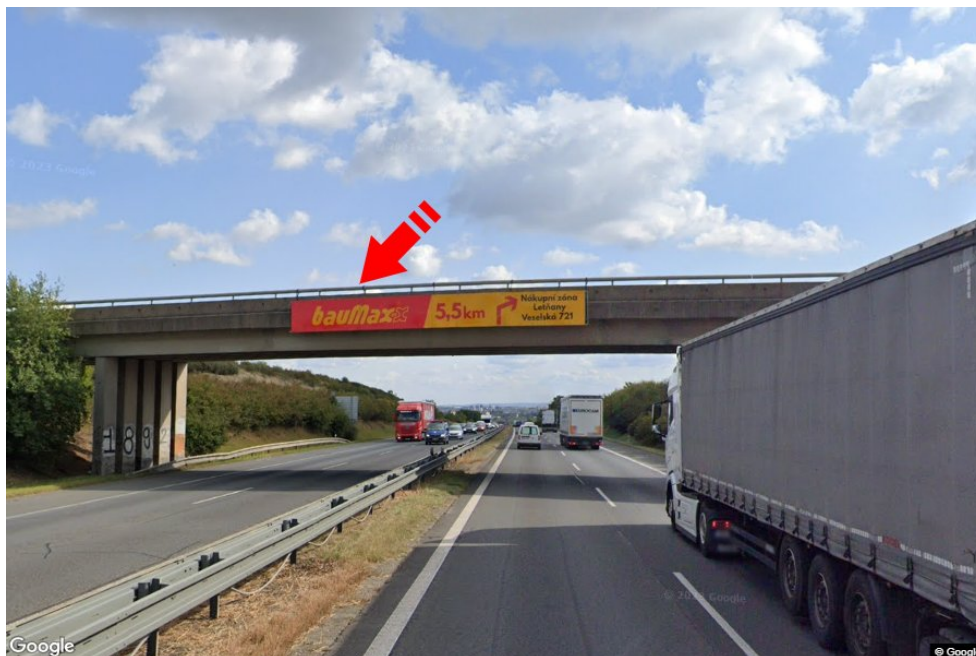

City: **Praha 08 - 1.839 - Březiněves**

Address: **Cínovecká E55, R8 příjezd od Teplic, D8, dc**

District: **Praha**

Coordinates (WGS84): **50.1654882 N 14.4683974 E**

Region: **Hlavní město Praha**

Size: **6x1,25**

Type: **Reklama na mostech**

**Panel location**

- center
- suburb
- business district
- residential area
- industrial district
- undeveloped areas

**Communications**

- highway
- first-class road
- other roads
- street
- entrance
- exit
- car park
- pedestrian zone
- intersection

**Position**

- perpendicular
- oblique
- parallel
- separate

**Visibility**

- up to 20 m
- 20 - 50 m
- 20 - 50 m
- over 100 m
- custom lighting

**Panel surroundings**

- |  |   |   |   |
|--|---|---|---|
| <input type="checkbox"/> Public transport  | <input type="checkbox"/> ČD, ČSAD railway station | <input type="checkbox"/> Post             | <input type="checkbox"/> PNS                |
| <input type="checkbox"/> Cultural facility | <input type="checkbox"/> Sport facilities         | <input type="checkbox"/> Medical facility | <input type="checkbox"/> Shops              |
| <input type="checkbox"/> Department store  | <input type="checkbox"/> Supermarket              | <input type="checkbox"/> filling station  | <input type="checkbox"/> School, university |
| <input type="checkbox"/> Bank              | <input type="checkbox"/> Restaurant               | <input type="checkbox"/> Hotel            |   |