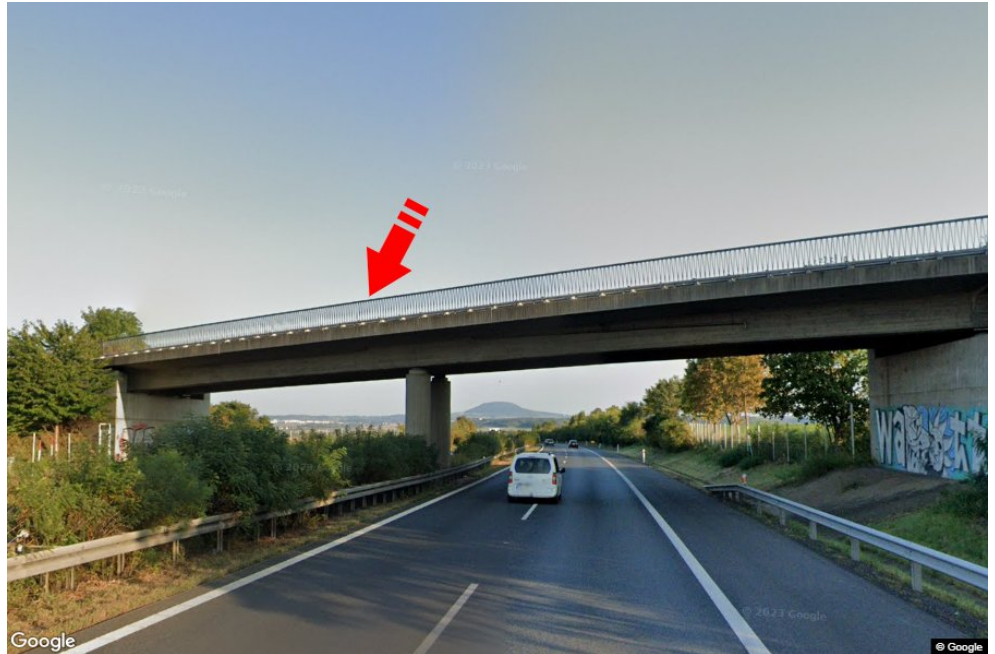

City: **D8 - 39.500**

Address: **Teplice-Praha Brozany nad Ohří**

District: **Litoměřice**

Coordinates (WGS84): **50.4484251 N 14.1256559 E**

Region: **Ústecký kraj**

Size: **7,5x1,25**

Type: **Reklama na mostech**

Position

- perpendicular
- oblique
- parallel
- separate

Visibility

- up to 20 m
- 20 - 50 m
- 20 - 50 m
- over 100 m
- custom lighting

Panel surroundings

- | | | | |
|--|---|---|---|
| <input type="checkbox"/> Public transport | <input type="checkbox"/> ČD, ČSAD railway station | <input type="checkbox"/> Post | <input type="checkbox"/> PNS |
| <input type="checkbox"/> Cultural facility | <input type="checkbox"/> Sport facilities | <input type="checkbox"/> Medical facility | <input type="checkbox"/> Shops |
| <input type="checkbox"/> Department store | <input type="checkbox"/> Supermarket | <input type="checkbox"/> filling station | <input type="checkbox"/> School, university |
| <input type="checkbox"/> Bank | <input type="checkbox"/> Restaurant | <input type="checkbox"/> Hotel | |