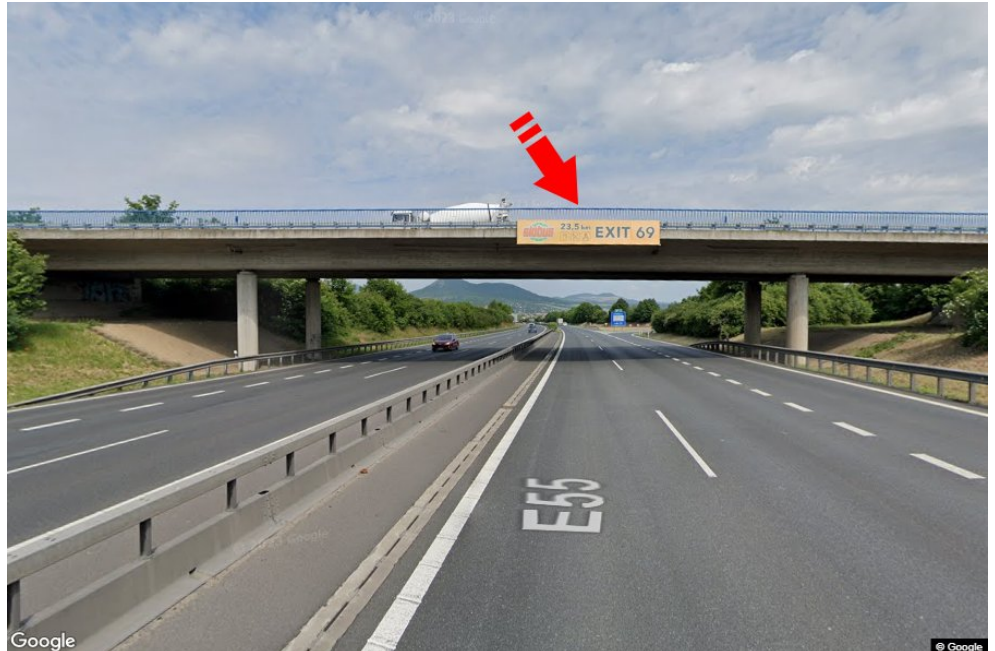

City: **D8 - 45.500**

Address: **Praha-Teplice Lukavec**

District: **Litoměřice**

Coordinates (WGS84): **50.4938996 N 14.0724066 E**

Region: **Ústecký kraj**

Size: **7,5x1,25**

Type: **Reklama na mostech**

Panel location

Position

- perpendicular
- oblique
- parallel
- separate

Visibility

- up to 20 m
- 20 - 50 m
- 20 - 50 m
- over 100 m
- custom lighting

Panel surroundings

- | | | | |
|--|---|---|---|
| <input type="checkbox"/> Public transport | <input type="checkbox"/> ČD, ČSAD railway station | <input type="checkbox"/> Post | <input type="checkbox"/> PNS |
| <input type="checkbox"/> Cultural facility | <input type="checkbox"/> Sport facilities | <input type="checkbox"/> Medical facility | <input type="checkbox"/> Shops |
| <input type="checkbox"/> Department store | <input type="checkbox"/> Supermarket | <input type="checkbox"/> filling station | <input type="checkbox"/> School, university |
| <input type="checkbox"/> Bank | <input type="checkbox"/> Restaurant | <input type="checkbox"/> Hotel | |