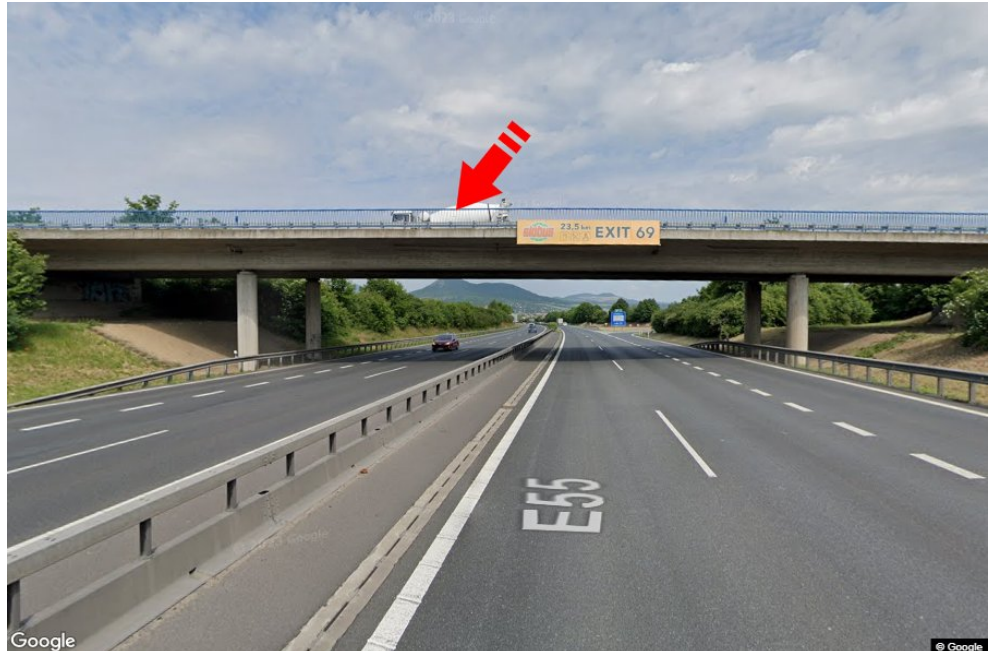

City: **D8 - 45.500**

Address: **Praha-Teplice Lukavec**

District: **Litoměřice**

Coordinates (WGS84): **50.4938996 N 14.0724066 E**

Region: **Ústecký kraj**

Size: **7,5x1,25**

Type: **Reklama na mostech**

**Panel location**

- center
- suburb
- business district
- residential area
- industrial district
- undeveloped areas

**Communications**

- highway
- first-class road
- other roads
- street
- entrance
- exit
- car park
- pedestrian zone
- intersection

**Position**

- perpendicular
- oblique
- parallel
- separate

**Visibility**

- up to 20 m
- 20 - 50 m
- 20 - 50 m
- over 100 m
- custom lighting

**Panel surroundings**

- |  |   |   |   |
|--|---|---|---|
| <input type="checkbox"/> Public transport  | <input type="checkbox"/> ČD, ČSAD railway station | <input type="checkbox"/> Post             | <input type="checkbox"/> PNS                |
| <input type="checkbox"/> Cultural facility | <input type="checkbox"/> Sport facilities         | <input type="checkbox"/> Medical facility | <input type="checkbox"/> Shops              |
| <input type="checkbox"/> Department store  | <input type="checkbox"/> Supermarket              | <input type="checkbox"/> filling station  | <input type="checkbox"/> School, university |
| <input type="checkbox"/> Bank              | <input type="checkbox"/> Restaurant               | <input type="checkbox"/> Hotel            |   |