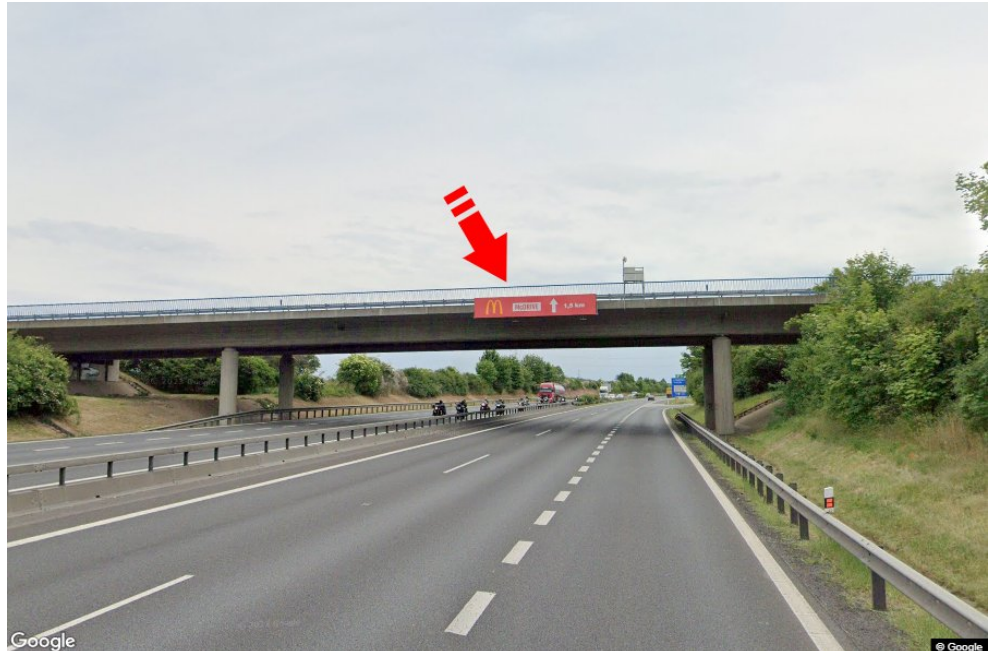

City: **D8 - 45.500**

Address: **Teplice-Praha Lukavec**

District: **Litoměřice**

Coordinates (WGS84): **50.4939713 N 14.0721652 E**

Region: **Ústecký kraj**

Size: **7,5x1,25**

Type: **Reklama na mostech**

**Panel location**

- center
- suburb
- business district
- residential area
- industrial district
- undeveloped areas

**Communications**

- highway
- first-class road
- other roads
- street
- entrance
- exit
- car park
- pedestrian zone
- intersection

**Position**

- perpendicular
- oblique
- parallel
- separate

**Visibility**

- up to 20 m
- 20 - 50 m
- 20 - 50 m
- over 100 m
- custom lighting

**Panel surroundings**

- |  |   |   |   |
|--|---|---|---|
| <input type="checkbox"/> Public transport  | <input type="checkbox"/> ČD, ČSAD railway station | <input type="checkbox"/> Post             | <input type="checkbox"/> PNS                |
| <input type="checkbox"/> Cultural facility | <input type="checkbox"/> Sport facilities         | <input type="checkbox"/> Medical facility | <input type="checkbox"/> Shops              |
| <input type="checkbox"/> Department store  | <input type="checkbox"/> Supermarket              | <input type="checkbox"/> filling station  | <input type="checkbox"/> School, university |
| <input type="checkbox"/> Bank              | <input type="checkbox"/> Restaurant               | <input type="checkbox"/> Hotel            |   |