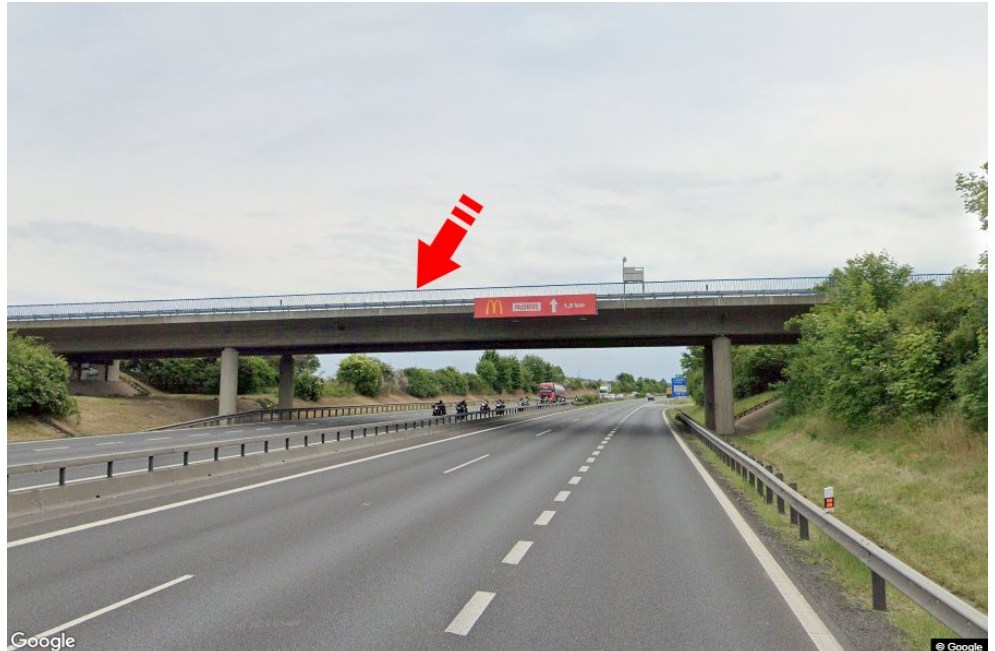

City: **D8 - 45.500**

Address: **Teplice-Praha Lukavec**

District: **Litoměřice**

Coordinates (WGS84): **50.4939713 N 14.0721652 E**

Region: **Ústecký kraj**

Size: **7,5x1,25**

Type: **Reklama na mostech**

Panel location

- center
- suburb
- business district
- residential area
- industrial district
- undeveloped areas

Communications

- highway
- first-class road
- other roads
- street
- entrance
- exit
- car park
- pedestrian zone
- intersection

Position

- perpendicular
- oblique
- parallel
- separate

Visibility

- up to 20 m
- 20 - 50 m
- 20 - 50 m
- over 100 m
- custom lighting

Panel surroundings

- | | | | |
|--|---|---|---|
| <input type="checkbox"/> Public transport | <input type="checkbox"/> ČD, ČSAD railway station | <input type="checkbox"/> Post | <input type="checkbox"/> PNS |
| <input type="checkbox"/> Cultural facility | <input type="checkbox"/> Sport facilities | <input type="checkbox"/> Medical facility | <input type="checkbox"/> Shops |
| <input type="checkbox"/> Department store | <input type="checkbox"/> Supermarket | <input type="checkbox"/> filling station | <input type="checkbox"/> School, university |
| <input type="checkbox"/> Bank | <input type="checkbox"/> Restaurant | <input type="checkbox"/> Hotel | |