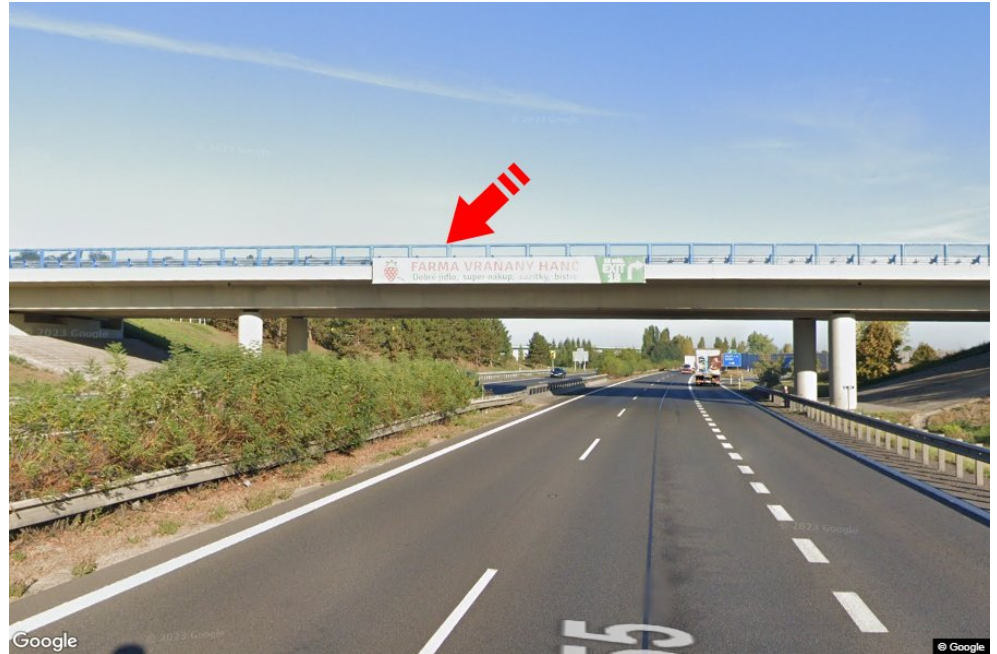

**Position**

- perpendicular
- oblique
- parallel
- separate

**Visibility**

- up to 20 m
- 20 - 50 m
- 20 - 50 m
- over 100 m
- custom lighting

**Panel surroundings**

- |  |   |   |   |
|--|---|---|---|
| <input type="checkbox"/> Public transport  | <input type="checkbox"/> ČD, ČSAD railway station | <input type="checkbox"/> Post             | <input type="checkbox"/> PNS                |
| <input type="checkbox"/> Cultural facility | <input type="checkbox"/> Sport facilities         | <input type="checkbox"/> Medical facility | <input type="checkbox"/> Shops              |
| <input type="checkbox"/> Department store  | <input type="checkbox"/> Supermarket              | <input type="checkbox"/> filling station  | <input type="checkbox"/> School, university |
| <input type="checkbox"/> Bank              | <input type="checkbox"/> Restaurant               | <input type="checkbox"/> Hotel            |   |