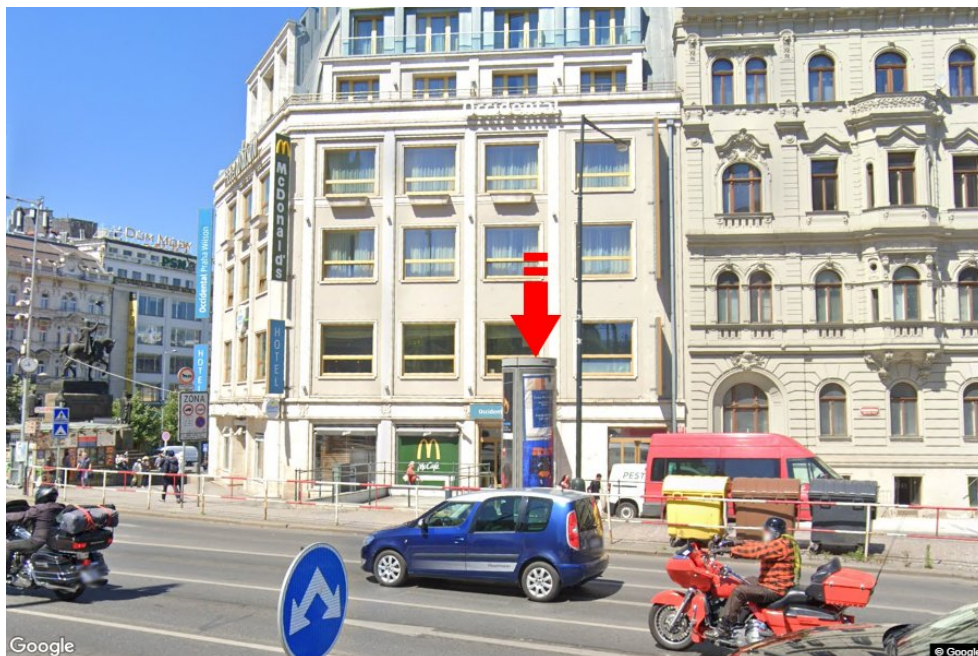

Panel no.: **1842601**

MIDIBOARD®

City: **Praha 06 - Dejvice**
District: **Praha**
Region: **Hlavní město Praha**
Type: **Rotunda**

Address: **Vítězné nám. Horní plocha**
Coordinates (WGS84): **50.100951 N 14.3942807 E**
Size: **1,18x1,7**

Panel location

- center
- suburb
- business district
- residential area
- industrial district
- undeveloped areas

Communications

- highway
- first-class road
- other roads
- street
- entrance
- exit
- car park
- pedestrian zone
- intersection

Position

- perpendicular
- oblique
- parallel
- separate

Visibility

- up to 20 m
- 20 - 50 m
- 20 - 50 m
- over 100 m
- custom lighting

Panel surroundings

- | | | | |
|--|---|---|--|
| <input type="checkbox"/> Public transport | <input type="checkbox"/> ČD, ČSAD railway station | <input type="checkbox"/> Post | <input type="checkbox"/> PNS |
| <input type="checkbox"/> Cultural facility | <input type="checkbox"/> Sport facilities | <input type="checkbox"/> Medical facility | <input type="checkbox"/> Shops |
| <input type="checkbox"/> Department store | <input type="checkbox"/> Supermarket | <input type="checkbox"/> filling station | <input checked="" type="checkbox"/> School, university |
| <input type="checkbox"/> Bank | <input checked="" type="checkbox"/> Restaurant | <input type="checkbox"/> Hotel | |