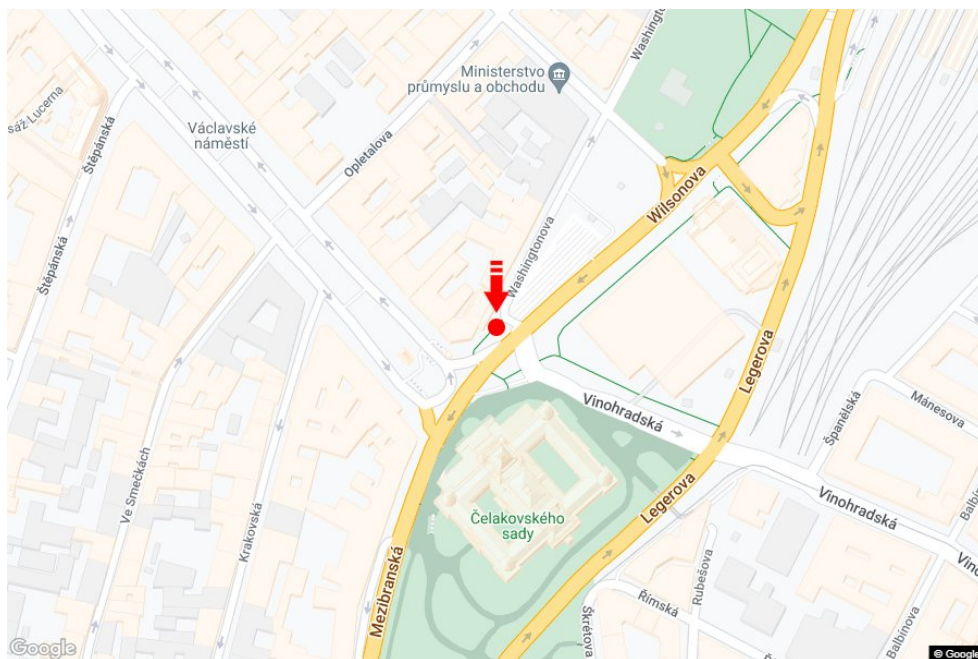

Panel no.: **1842601**

MIDIBOARD®

City: **Praha 06 - Dejvice**
District: **Praha**
Region: **Hlavní město Praha**
Type: **Rotunda**

Address: **Vítězné nám. Horní plocha**
Coordinates (WGS84): **50.100951 N 14.3942807 E**
Size: **1,18x1,7**

Panel location

- ☒ center
- ☐ suburb
- ☐ business district
- ☒ residential area
- ☐ industrial district
- ☐ undeveloped areas

Communications

- ☐ highway
- ☐ first-class road
- ☐ other roads
- ☒ street
- ☐ entrance
- ☐ exit
- ☐ car park
- ☒ pedestrian zone
- ☒ intersection

Position

- ☐ perpendicular
- ☒ oblique
- ☐ parallel
- ☐ separate

Visibility

- ☐ up to 20 m
- ☒ 20 - 50 m
- ☐ 20 - 50 m
- ☐ over 100 m
- ☒ custom lighting

Panel surroundings

☐ Public transport	☐ ČD, ČSAD railway station	☐ Post	☐ PNS
☐ Cultural facility	☐ Sport facilities	☐ Medical facility	☐ Shops
☐ Department store	☐ Supermarket	☐ filling station	☒ School, university
☐ Bank	☒ Restaurant	☐ Hotel