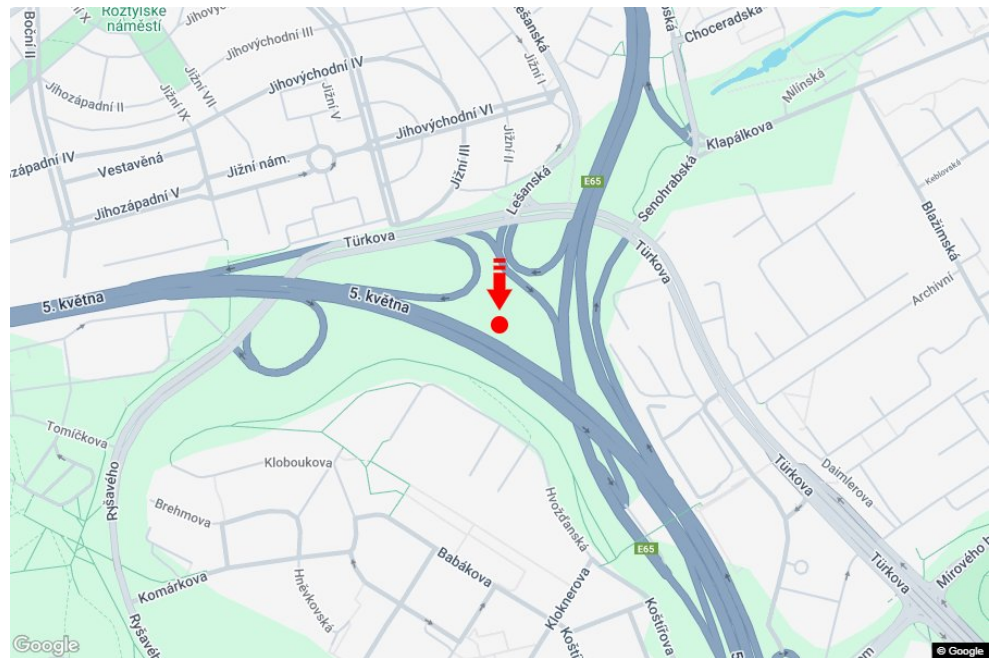

City: **Praha 04 - Chodov**
District: **Praha**
Region: **Hlavní město Praha**
Type: **Double bigboard**

Address: **5.května /Spořilovská příjezd od D1,Brna,dc**
Coordinates (WGS84): **50.0396706 N 14.4866329 E**
Size: **960x820**

Panel location

- ☐ center
- ☐ suburb
- ☐ business district
- ☒ residential area
- ☐ industrial district
- ☐ undeveloped areas

Communications

- ☐ highway
- ☒ first-class road
- ☐ other roads
- ☐ street
- ☒ entrance
- ☐ exit
- ☐ car park
- ☐ pedestrian zone
- ☒ intersection

Position

- ☒ perpendicular
- ☐ oblique
- ☐ parallel
- ☐ separate

Visibility

- ☐ up to 20 m
- ☐ 20 - 50 m
- ☐ 20 - 50 m
- ☒ over 100 m
- ☒ custom lighting

Panel surroundings

☐ Public transport	☐ ČD, ČSAD railway station	☐ Post	☐ PNS
☐ Cultural facility	☐ Sport facilities	☐ Medical facility	☒ Shops
☒ Department store	☐ Supermarket	☐ filling station	☐ School, university
☐ Bank	☐ Restaurant	☐ Hotel