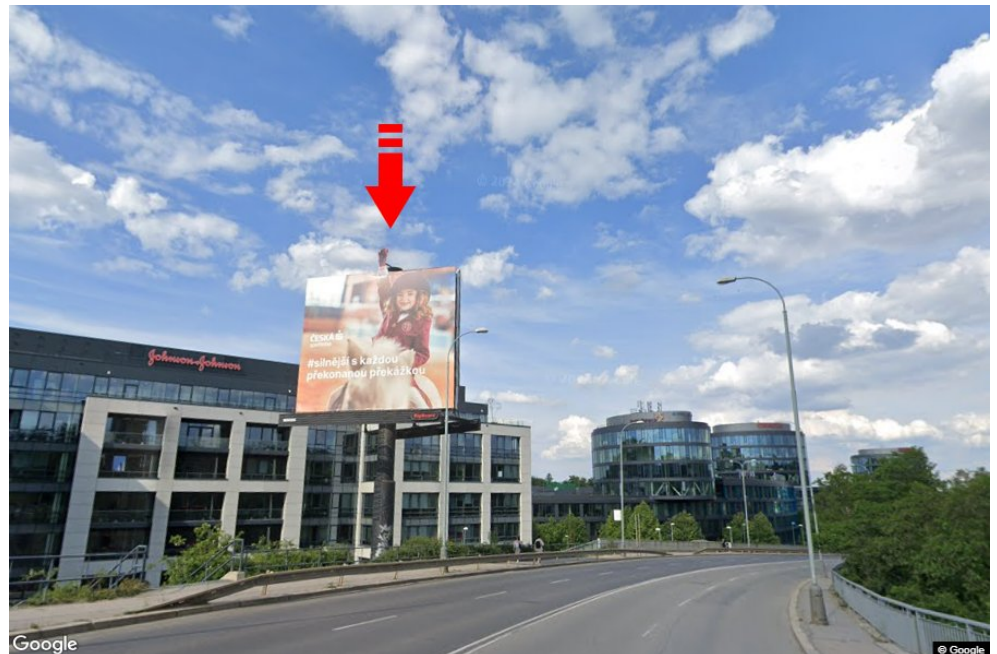

Position

- perpendicular
- oblique
- parallel
- separate

Visibility

- up to 20 m
- 20 - 50 m
- 20 - 50 m
- over 100 m
- custom lighting

Panel surroundings

- | | | | |
|--|---|---|---|
| <input type="checkbox"/> Public transport | <input type="checkbox"/> ČD, ČSAD railway station | <input type="checkbox"/> Post | <input type="checkbox"/> PNS |
| <input type="checkbox"/> Cultural facility | <input type="checkbox"/> Sport facilities | <input type="checkbox"/> Medical facility | <input type="checkbox"/> Shops |
| <input type="checkbox"/> Department store | <input type="checkbox"/> Supermarket | <input type="checkbox"/> filling station | <input type="checkbox"/> School, university |
| <input type="checkbox"/> Bank | <input type="checkbox"/> Restaurant | <input type="checkbox"/> Hotel | |