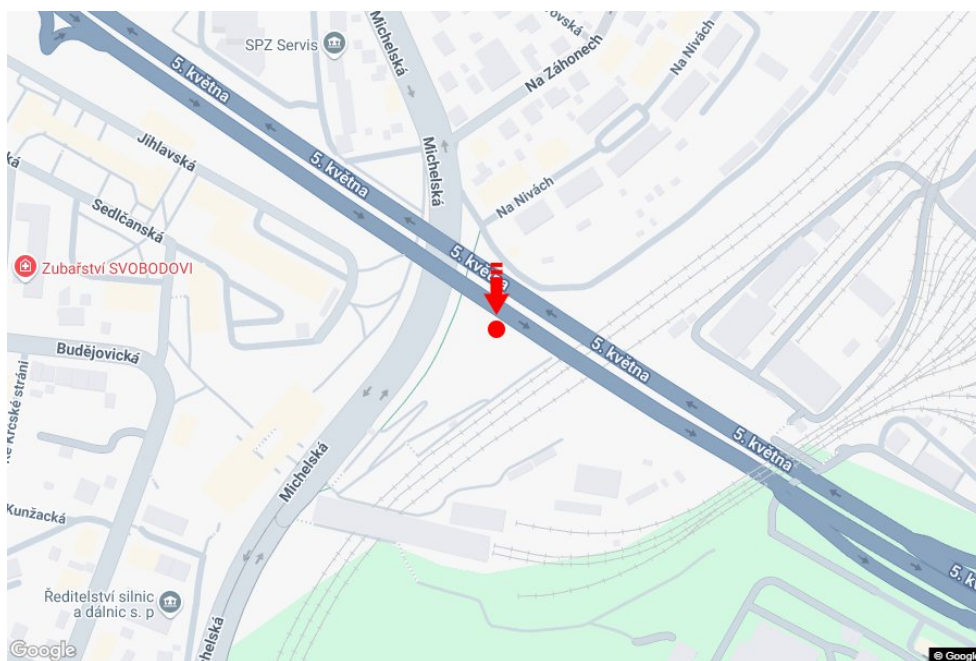

City: **Praha 04 - Michle**
District: **Praha**
Region: **Hlavní město Praha**
Type: **Double bigboard**

Address: **5.května /Michelská příjezd od D1,Brna,dc**
Coordinates (WGS84): **50.0426611 N 14.4628491 E**
Size: **960x820**

Panel location

- ☐ center
- ☐ suburb
- ☒ business district
- ☒ residential area
- ☐ industrial district
- ☐ undeveloped areas

Communications

- ☐ highway
- ☒ first-class road
- ☐ other roads
- ☐ street
- ☒ entrance
- ☐ exit
- ☐ car park
- ☐ pedestrian zone
- ☒ intersection

Position

- ☒ perpendicular
- ☐ oblique
- ☐ parallel
- ☐ separate

Visibility

- ☐ up to 20 m
- ☐ 20 - 50 m
- ☐ 20 - 50 m
- ☒ over 100 m
- ☒ custom lighting

Panel surroundings

☐ Public transport	☐ ČD, ČSAD railway station	☐ Post	☐ PNS
☐ Cultural facility	☐ Sport facilities	☐ Medical facility	☐ Shops
☐ Department store	☐ Supermarket	☒ filling station	☒ School, university
☐ Bank	☐ Restaurant	☐ Hotel