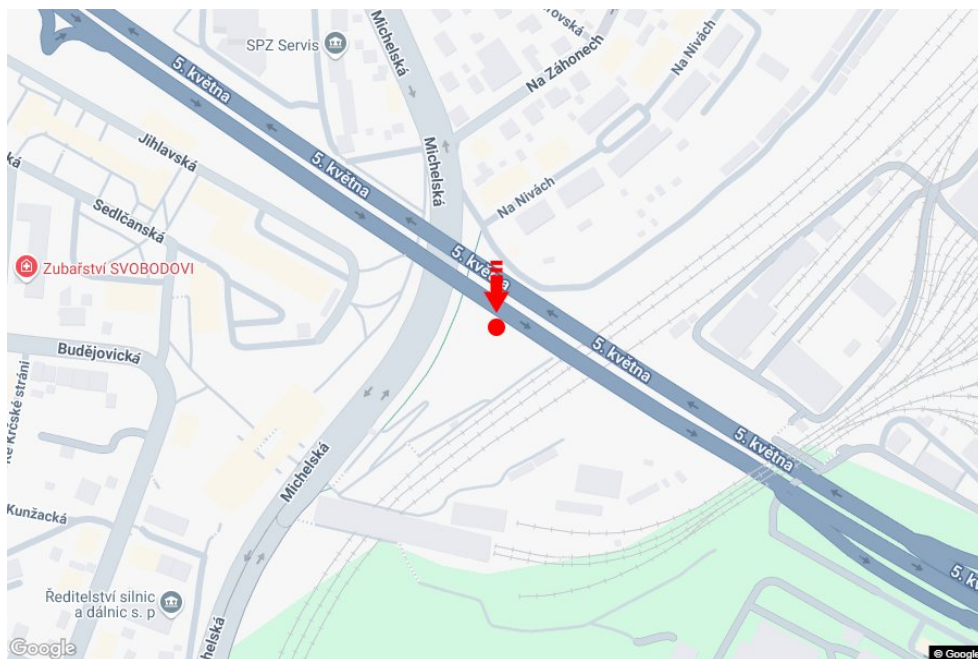

City: **Praha 04 - Michle**
District: **Praha**
Region: **Hlavní město Praha**
Type: **Double bigboard**

Address: **5.května /Michelská výjezd sm.D1,Brno,zc**
Coordinates (WGS84): **50.0426714 N 14.4628316 E**
Size: **960x820**

Panel location

- ☐ center
- ☐ suburb
- ☒ business district
- ☒ residential area
- ☐ industrial district
- ☐ undeveloped areas

Communications

- ☐ highway
- ☒ first-class road
- ☐ other roads
- ☐ street
- ☐ entrance
- ☒ exit
- ☐ car park
- ☐ pedestrian zone
- ☒ intersection

Position

- ☒ perpendicular
- ☐ oblique
- ☐ parallel
- ☐ separate

Visibility

- ☐ up to 20 m
- ☐ 20 - 50 m
- ☐ 20 - 50 m
- ☒ over 100 m
- ☒ custom lighting

Panel surroundings

☐ Public transport	☐ ČD, ČSAD railway station	☐ Post	☐ PNS
☐ Cultural facility	☐ Sport facilities	☐ Medical facility	☐ Shops
☐ Department store	☐ Supermarket	☒ filling station	☒ School, university
☐ Bank	☐ Restaurant	☐ Hotel