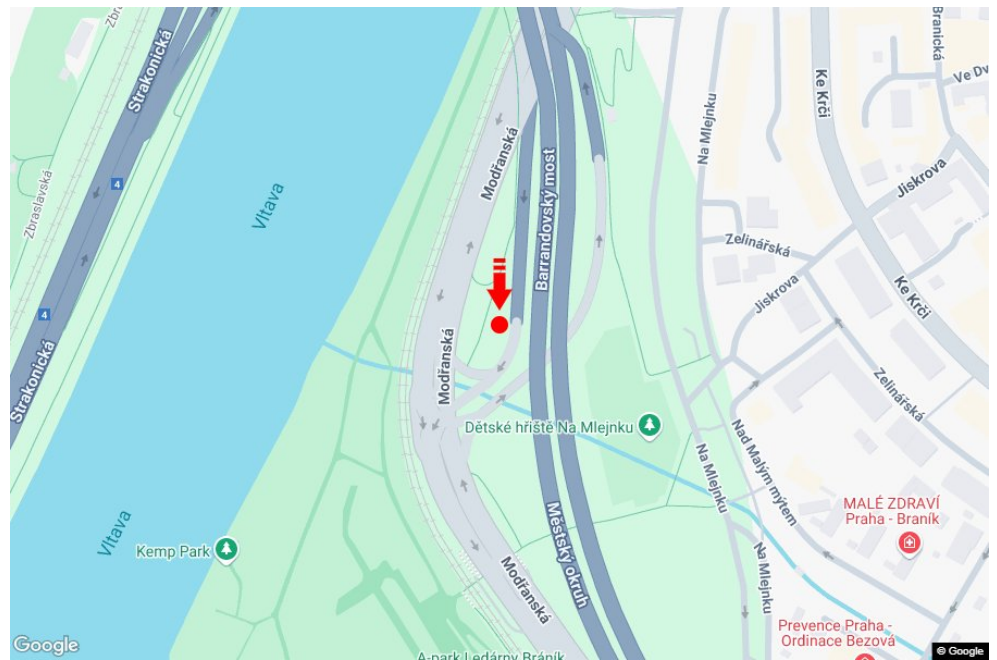

City: **Praha 04 - Braník**
 District: **Praha**
 Region: **Hlavní město Praha**
 Type: **Backlight**

Address: **Barrandovský most /Jižní spoj. OTOČNÝ BACKLIGHT**

Coordinates (WGS84): **50.0357989 N 14.4076545 E**

Size: **1200x480**

Panel location

- center
- suburb
- business district
- residential area
- industrial district
- undeveloped areas

Communications

- highway
- first-class road
- other roads
- street
- entrance
- exit
- car park
- pedestrian zone
- intersection

Position

- perpendicular
- oblique
- parallel
- separate

Visibility

- up to 20 m
- 20 - 50 m
- 20 - 50 m
- over 100 m
- custom lighting

Panel surroundings

- | | | | |
|--|---|---|---|
| <input type="checkbox"/> Public transport | <input type="checkbox"/> ČD, ČSAD railway station | <input type="checkbox"/> Post | <input type="checkbox"/> PNS |
| <input type="checkbox"/> Cultural facility | <input type="checkbox"/> Sport facilities | <input type="checkbox"/> Medical facility | <input type="checkbox"/> Shops |
| <input type="checkbox"/> Department store | <input type="checkbox"/> Supermarket | <input type="checkbox"/> filling station | <input type="checkbox"/> School, university |
| <input type="checkbox"/> Bank | <input type="checkbox"/> Restaurant | <input type="checkbox"/> Hotel | |