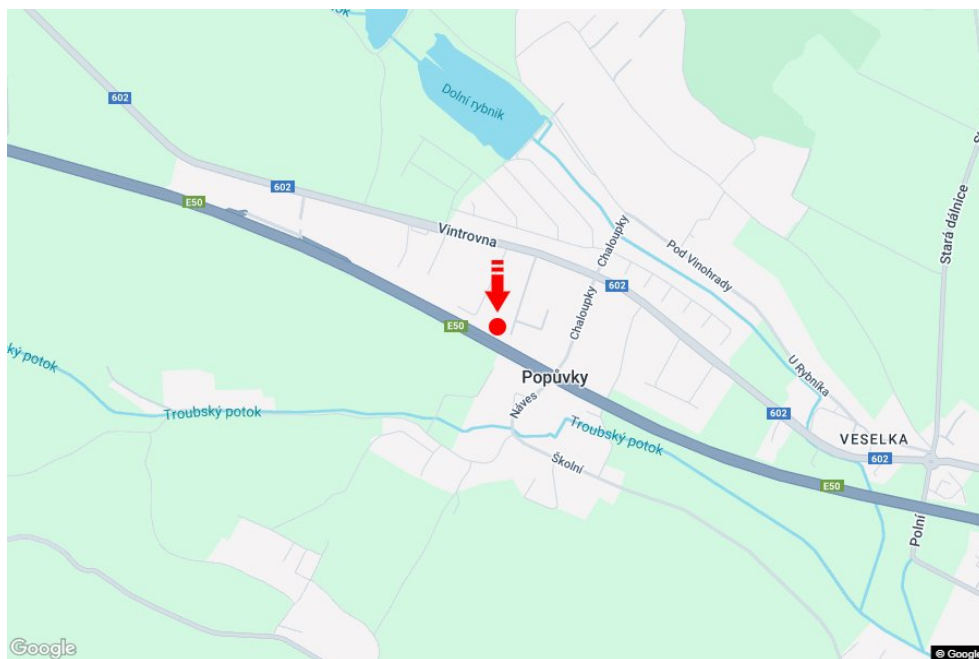

City: **D1 - 187.050**

District: **Brno-venkov**

Region: **Jihomoravský kraj**

Type: **Backlight**

Address: **Troubsko směr Praha - BACKLIGHT
12x4,8m**

Coordinates (WGS84): **49.1800402 N 16.4872799 E**

Size: **1200x480**

Panel location

- ☐ center
- ☐ suburb
- ☐ business district
- ☐ residential area
- ☐ industrial district
- ☐ undeveloped areas

Communications

- ☒ highway
- ☐ first-class road
- ☐ other roads
- ☐ street
- ☐ entrance
- ☒ exit
- ☐ car park
- ☐ pedestrian zone
- ☒ intersection

Position

- ☒ perpendicular
- ☐ oblique
- ☐ parallel
- ☐ separate

Visibility

- ☐ up to 20 m
- ☐ 20 - 50 m
- ☐ 20 - 50 m
- ☒ over 100 m
- ☒ custom lighting

Panel surroundings

☐ Public transport	☐ ČD, ČSAD railway station	☐ Post	☐ PNS
☐ Cultural facility	☐ Sport facilities	☐ Medical facility	☐ Shops
☐ Department store	☐ Supermarket	☐ filling station	☐ School, university
☐ Bank	☐ Restaurant	☐ Hotel