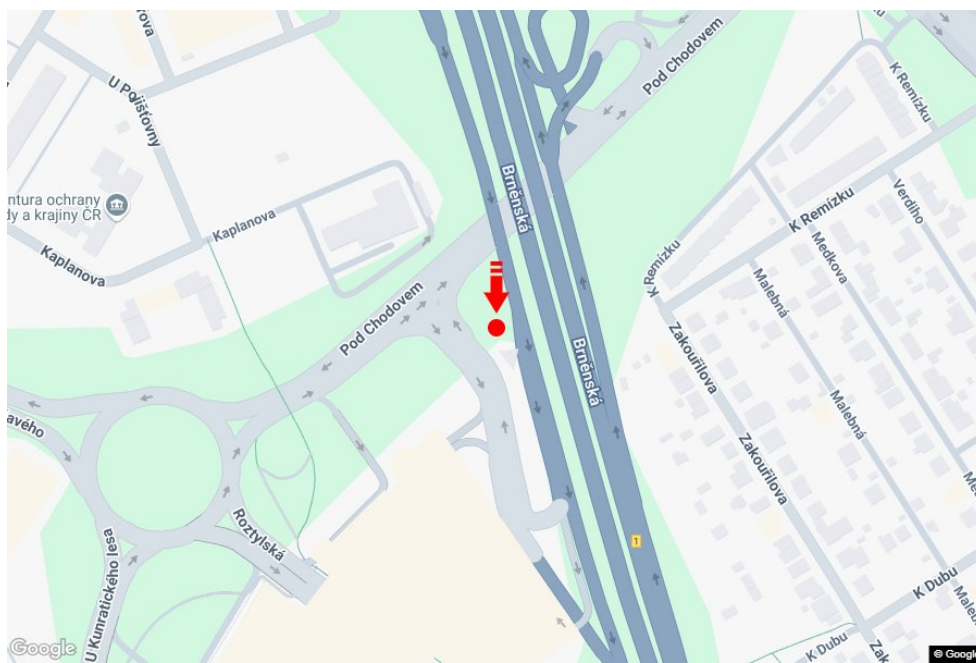

City: **Praha 04 - 0.010 - Chodov**

District: **Praha**

Region: **Hlavní město Praha**

Type: **Backlight**

Address: **Brněnská D1 OC CHODOV OTOČNÝ
BACKLIGHT**

Coordinates (WGS84): **50.0334923 N 14.4916633 E**

Size: **1200x480**

Panel location

- center
- suburb
- business district
- residential area
- industrial district
- undeveloped areas

Communications

- highway
- first-class road
- other roads
- street
- entrance
- exit
- car park
- pedestrian zone
- intersection

Position

- perpendicular
- oblique
- parallel
- separate

Visibility

- up to 20 m
- 20 - 50 m
- 20 - 50 m
- over 100 m
- custom lighting

Panel surroundings

- | | | | |
|--|--|---|---|
| <input type="checkbox"/> Public transport | <input type="checkbox"/> ČD, ČSAD railway station | <input type="checkbox"/> Post | <input type="checkbox"/> PNS |
| <input type="checkbox"/> Cultural facility | <input checked="" type="checkbox"/> Sport facilities | <input type="checkbox"/> Medical facility | <input type="checkbox"/> Shops |
| <input checked="" type="checkbox"/> Department store | <input checked="" type="checkbox"/> Supermarket | <input type="checkbox"/> filling station | <input type="checkbox"/> School, university |
| <input type="checkbox"/> Bank | <input checked="" type="checkbox"/> Restaurant | <input type="checkbox"/> Hotel | |