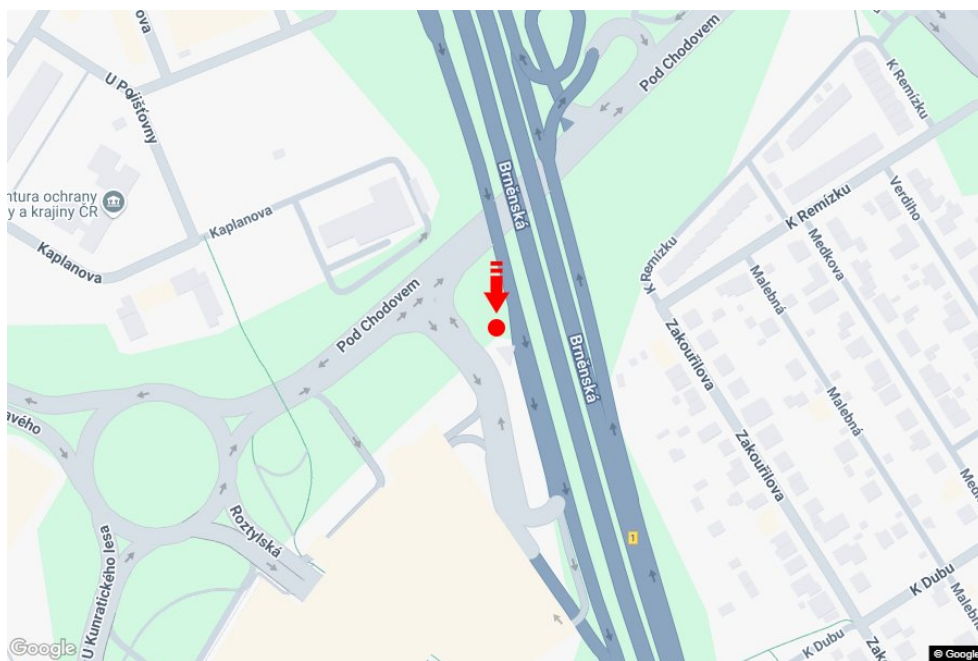

City: **Praha 04 - 0.010 - Chodov**Address: **Brněnská D1 OC CHODOV OTOČNÝ  
BACKLIGHT**District: **Praha**Coordinates **50.0334711 N 14.4916993 E**  
(WGS84):Region: **Hlavní město Praha**Size: **1200x480**Type: **Backlight****Panel location**

- center  
 suburb  
 business district  
 residential area  
 industrial district  
 undeveloped areas

**Communications**

- highway  
 first-class road  
 other roads  
 street  
 entrance  
 exit  
 car park  
 pedestrian zone  
 intersection

**Position**

- perpendicular  
 oblique  
 parallel  
 separate

**Visibility**

- up to 20 m  
 20 - 50 m  
 20 - 50 m  
 over 100 m  
 custom lighting

**Panel surroundings**

- |  |  |   |   |
|--|--|---|---|
| <input type="checkbox"/> Public transport            | <input type="checkbox"/> ČD, ČSAD railway station    | <input type="checkbox"/> Post             | <input type="checkbox"/> PNS                |
| <input type="checkbox"/> Cultural facility           | <input checked="" type="checkbox"/> Sport facilities | <input type="checkbox"/> Medical facility | <input type="checkbox"/> Shops              |
| <input checked="" type="checkbox"/> Department store | <input checked="" type="checkbox"/> Supermarket      | <input type="checkbox"/> filling station  | <input type="checkbox"/> School, university |
| <input type="checkbox"/> Bank                        | <input checked="" type="checkbox"/> Restaurant       | <input type="checkbox"/> Hotel            |   |