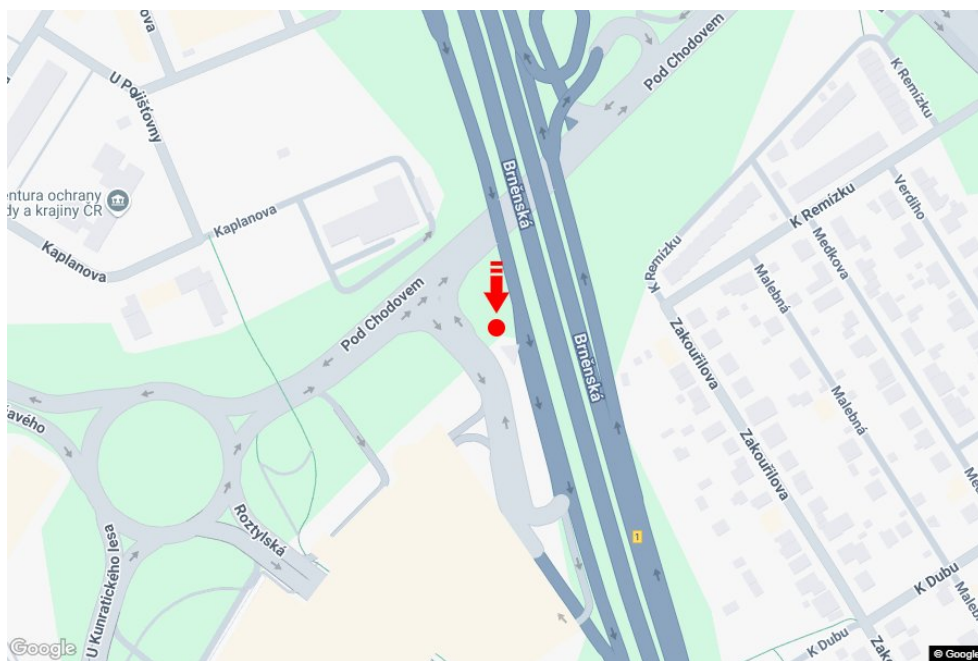

City: **Praha 04 - 0.010 - Chodov**Address: **Brněnská D1 OC CHODOV OTOČNÝ  
BACKLIGHT**District: **Praha**Coordinates (WGS84): **50.0334644 N 14.4916513 E**Region: **Hlavní město Praha**Size: **1200x480**Type: **Backlight****Panel location**

- center
- suburb
- business district
- residential area
- industrial district
- undeveloped areas

**Communications**

- highway
- first-class road
- other roads
- street
- entrance
- exit
- car park
- pedestrian zone
- intersection

**Position**

- perpendicular
- oblique
- parallel
- separate

**Visibility**

- up to 20 m
- 20 - 50 m
- 20 - 50 m
- over 100 m
- custom lighting

**Panel surroundings**

- |  |  |   |   |
|--|--|---|---|
| <input type="checkbox"/> Public transport            | <input type="checkbox"/> ČD, ČSAD railway station    | <input type="checkbox"/> Post             | <input type="checkbox"/> PNS                |
| <input type="checkbox"/> Cultural facility           | <input checked="" type="checkbox"/> Sport facilities | <input type="checkbox"/> Medical facility | <input type="checkbox"/> Shops              |
| <input checked="" type="checkbox"/> Department store | <input checked="" type="checkbox"/> Supermarket      | <input type="checkbox"/> filling station  | <input type="checkbox"/> School, university |
| <input type="checkbox"/> Bank                        | <input checked="" type="checkbox"/> Restaurant       | <input type="checkbox"/> Hotel            |   |